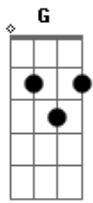

Death Cab For Cutie - Forbbiden Love

Tom: **G**

Intro:

G | **C** | **Em7** | **C** ----- (hammer on and off index finger)

(hammer on and off middle finger)

Versus:

G **C** **Em** **C** (then take index finger off and on)
((index is the finger next to the thumb!))

Fill:

C **Em** **G** **Em7**

before Chorus part:

Em **A** **C**

You keep twisting the truth

Chorus:

G **C** **Em7** **C**

Acordes

© ukulele-chords.com