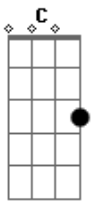

© ukulele-chords.com