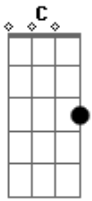

© ukulele-chords.com