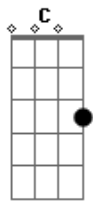

© ukulele-chords.com