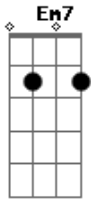

© ukulele-chords.com