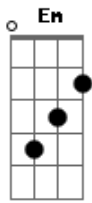

© ukulele-chords.com