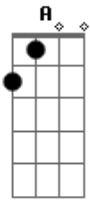

© ukulele-chords.com