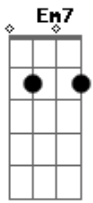

© ukulele-chords.com