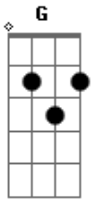

Death Cab For Cutie - Forbbiden Love

Tom: **G**

Intro:

G | **C** | **Em7** | **C** ----- (hammer on and off index finger)

(hammer on and off middle finger)

Versus:

G **C** **Em** **C** (then take index finger off and on)
((index is the finger next to the thumb!))

Fill:

C **Em** **G** **Em7**

before Chorus part:

Em **A** **C**

You keep twisting the truth

Chorus:

G **C** **Em7** **C**

Acordes

© ukulele-chords.com