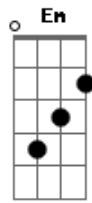

© ukulele-chords.com