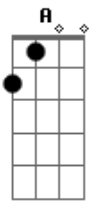

© ukulele-chords.com