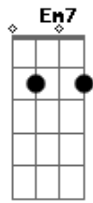

© ukulele-chords.com