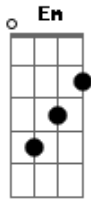

© ukulele-chords.com