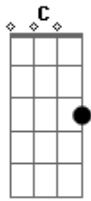

© ukulele-chords.com