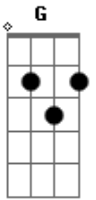

## CHORDS TO KNOW FOR THIS SONG

OPENING RIFF:

INTERLUDE RIFF:

[opening riff] x 4

G Em [interlude riff]  
The workadays were propping the bar quietly erasing the week

G Em [interlude riff]  
And I was in a corner booth thinking (pretending to read)

D D B G  
About the impossibility of one to love unconditionally

Em  
And the words that we drive into the ground

Gb [opening riff] x 4  
Their repetition starts to thin their meaning

G Em [interlude riff]  
Then everything got frighteningly still as they entered and intersected the floor

A G Bm Gb  
Finally there is clarity and there is purpose after all

A G Bm Gb  
But every night ends the same as I'm collapsing once more by your side

A G Bm Gb  
Finally there is clarity, this tiny life is making sense

A G Bm Gb  
And every drop numbs the both of us, but I alone am staggering

[Repeat A G Bm Gb as many times as wanted]