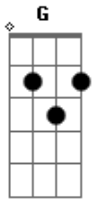

Death Cab For Cutie - Debate Exposes Doubt Acoustic

Tom: **D**

Tabbed By: C.E
email:

Tuning: Standard
Any questions feel free to email me, but most of all, enjoy!

CHORDS TO KNOW FOR THIS SONG

OPENING RIFF:

D **D** **B** **G**
About the impossibility of one to love unconditionally

Em
And the words that we drive into the ground

Gb [opening riff] x 4
Their repetition starts to thin their meaning

G **Em** [interlude riff]
Then everything got frighteningly still as they entered and intersected the floor

A **G** **Bm** **Gb**
Finally there is clarity and there is purpose after all

A **G** **Bm** **Gb**
But every night ends the same as I'm collapsing once more by your side

A **G** **Bm** **Gb**
Finally there is clarity, this tiny life is making sense

A **G** **Bm** **Gb**
And every drop numbs the both of us, but I alone am staggering

[Repeat **A G Bm Gb** as many times as wanted]

Acordes

© ukulele-chords.com

© ukulele-chords.com

© ukulele-chords.com

© ukulele-chords.com