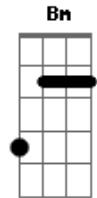

© ukulele-chords.com