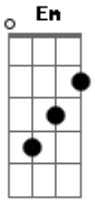

© ukulele-chords.com