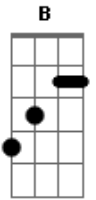

Death Cab For Cutie - Debate Exposes Doubt Acoustic

Tom: **D**

Tabbed By: C.E
email:

Tuning: Standard
Any questions feel free to email me, but most of all, enjoy!

CHORDS TO KNOW FOR THIS SONG

OPENING RIFF:

D **D** **B** **G**
About the impossibility of one to love unconditionally

Em
And the words that we drive into the ground

Gb [opening riff] x 4
Their repetition starts to thin their meaning

G **Em** [interlude riff]
Then everything got frighteningly still as they entered and intersected the floor

A **G** **Bm** **Gb**
Finally there is clarity and there is purpose after all

A **G** **Bm** **Gb**
But every night ends the same as I'm collapsing once more by your side

A **G** **Bm** **Gb**
Finally there is clarity, this tiny life is making sense

A **G** **Bm** **Gb**
And every drop numbs the both of us, but I alone am staggering

[Repeat **A G Bm Gb** as many times as wanted]

Acordes

© ukulele-chords.com

© ukulele-chords.com

© ukulele-chords.com

© ukulele-chords.com