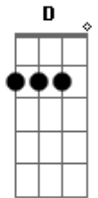

Death Cab For Cutie - Debate Exposes Doubt Acoustic

Tom: D

Tabbed By: C.E
email:

Tuning: Standard
Any questions feel free to email me, but most of all, enjoy!

CHORDS TO KNOW FOR THIS SONG

G Em D D B Gb A Bm

OPENING RIFF:

INTERLUDE RIFF:

[opening riff] x 4

G Em [interlude riff]
The workdays were propping the bar quietly erasing the week

G Em [interlude riff]
And I was in a corner booth thinking (pretending to read)

D D B G
About the impossibility of one to love unconditionally

Em
And the words that we drive into the ground

Gb [opening riff] x 4
Their repetition starts to thin their meaning

G Em [interlude riff]
Then everything got frighteningly still as they entered and intersected the floor

G Em [interlude riff]
And I tried to choke my stare at the perfection that others would kill for

D D B G
But all of the parts are the same on every face, few variables change

Em Gb G
The differences pale when compared to the similarities they share

A G Bm Gb
Finally there is clarity and there is purpose after all

A G Bm Gb
But every night ends the same as I'm collapsing once more by your side

A G Bm Gb
Finally there is clarity, this tiny life is making sense

A G Bm Gb
And every drop numbs the both of us, but I alone am staggering

[Repeat A G Bm Gb as many times as wanted]

Acordes

© ukulele-chords.com