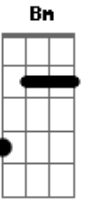

© ukulele-chords.com