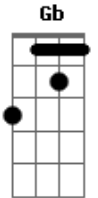

© ukulele-chords.com