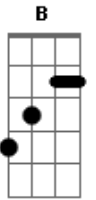

Death Cab For Cutie - Debate Exposes Doubt Acoustic

Tom: **D**

Tabbed By: C.E
email:

Tuning: Standard
Any questions feel free to email me, but most of all, enjoy!

CHORDS TO KNOW FOR THIS SONG

OPENING RIFF:

D **D** **B** **G**
About the impossibility of one to love unconditionally

Em
And the words that we drive into the ground

Gb [opening riff] x 4
Their repetition starts to thin their meaning

G **Em** [interlude riff]
Then everything got frighteningly still as they entered and intersected the floor

A **G** **Bm** **Gb**
Finally there is clarity and there is purpose after all

A **G** **Bm** **Gb**
But every night ends the same as I'm collapsing once more by your side

A **G** **Bm** **Gb**
Finally there is clarity, this tiny life is making sense

A **G** **Bm** **Gb**
And every drop numbs the both of us, but I alone am staggering

[Repeat **A G Bm Gb** as many times as wanted]

Acordes

© ukulele-chords.com

© ukulele-chords.com

© ukulele-chords.com

© ukulele-chords.com