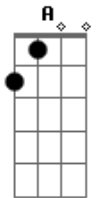

© ukulele-chords.com