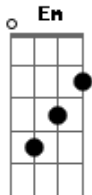

Death Cab For Cutie - Debate Exposes Doubt Acoustic

Tom: D

Tabbed By: C.E
email:

Tuning: Standard
Any questions feel free to email me, but most of all, enjoy!

CHORDS TO KNOW FOR THIS SONG

G Em D D B Gb A Bm

D D B G
About the impossibility of one to love unconditionally

Em
And the words that we drive into the ground

Gb [opening riff] x 4
Their repetition starts to thin their meaning

G Em [interlude riff]
Then everything got frighteningly still as they entered and intersected the floor

A G Bm Gb
Finally there is clarity and there is purpose after all

A G Bm Gb
But every night ends the same as I'm collapsing once more by your side

A G Bm Gb
Finally there is clarity, this tiny life is making sense

A G Bm Gb
And every drop numbs the both of us, but I alone am staggering

[Repeat A G Bm Gb as many times as wanted]

Acordes

© ukulele-chords.com

© ukulele-chords.com

© ukulele-chords.com

© ukulele-chords.com