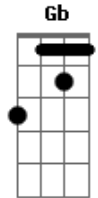

© ukulele-chords.com