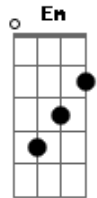

© ukulele-chords.com