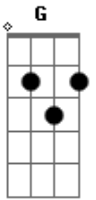

Death Cab For Cutie - Debate Exposes Doubt Acoustic

Tom: **D**

Tabbed By: C.E
email:

Tuning: Standard
Any questions feel free to email me, but most of all, enjoy!

CHORDS TO KNOW FOR THIS SONG

OPENING RIFF:

D **D** **B** **G**
About the impossibility of one to love unconditionally

Em
And the words that we drive into the ground

Gb [opening riff] x 4
Their repetition starts to thin their meaning

G **Em** [interlude riff]
Then everything got frighteningly still as they entered and intersected the floor

A **G** **Bm** **Gb**
Finally there is clarity and there is purpose after all

A **G** **Bm** **Gb**
But every night ends the same as I'm collapsing once more by your side

A **G** **Bm** **Gb**
Finally there is clarity, this tiny life is making sense

A **G** **Bm** **Gb**
And every drop numbs the both of us, but I alone am staggering

[Repeat **A G Bm Gb** as many times as wanted]

Acordes

© ukulele-chords.com

© ukulele-chords.com

© ukulele-chords.com

© ukulele-chords.com