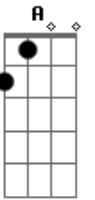

© ukulele-chords.com