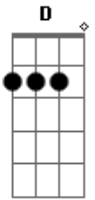

D **D** **B** **G**
About the impossibility of one to love unconditionally

Em
And the words that we drive into the ground

Gb [opening riff] x 4
Their repetition starts to thin their meaning

G **Em** [interlude riff]
Then everything got frighteningly still as they entered and intersected the floor

G **Em** [interlude riff]
And I tried to choke my stare at the perfection that others would kill for

D **D** **B** **G**
But all of the parts are the same on every face, few variables change

Em **Gb** **G**
The differences pale when compared to the similarities they share

A **G** **Bm** **Gb**
Finally there is clarity and there is purpose after all

A **G** **Bm** **Gb**
But every night ends the same as I'm collapsing once more by your side

A **G** **Bm** **Gb**
Finally there is clarity, this tiny life is making sense

A **G** **Bm** **Gb**
And every drop numbs the both of us, but I alone am staggering

[Repeat **A G Bm Gb** as many times as wanted]

Acordes

© ukulele-chords.com

© ukulele-chords.com

© ukulele-chords.com

© ukulele-chords.com