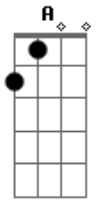

© ukulele-chords.com