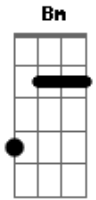

© ukulele-chords.com