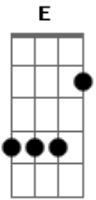

© ukulele-chords.com