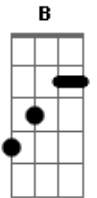

Death Cab For Cutie - Debate Exposes Doubt Acoustic

Tom: D

Tabbed By: C.E
email:

Tuning: Standard
Any questions feel free to email me, but most of all, enjoy!

CHORDS TO KNOW FOR THIS SONG

G Em D D B Gb A Bm

D D B G
About the impossibility of one to love unconditionally

Em
And the words that we drive into the ground

Gb [opening riff] x 4
Their repetition starts to thin their meaning

G Em [interlude riff]
Then everything got frighteningly still as they entered and intersected the floor

A G Bm Gb
Finally there is clarity and there is purpose after all

A G Bm Gb
But every night ends the same as I'm collapsing once more by your side

A G Bm Gb
Finally there is clarity, this tiny life is making sense

A G Bm Gb
And every drop numbs the both of us, but I alone am staggering

[Repeat A G Bm Gb as many times as wanted]

Acordes

© ukulele-chords.com

© ukulele-chords.com

© ukulele-chords.com

© ukulele-chords.com