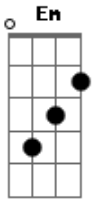

Death Cab For Cutie - Debate Exposes Doubt Acoustic

Tom: **D**

Tabbed By: C.E
email:

Tuning: Standard
Any questions feel free to email me, but most of all, enjoy!

CHORDS TO KNOW FOR THIS SONG

OPENING RIFF:

D **D** **B** **G**
About the impossibility of one to love unconditionally

Em
And the words that we drive into the ground

Gb [opening riff] x 4
Their repetition starts to thin their meaning

G **Em** [interlude riff]
Then everything got frighteningly still as they entered and intersected the floor

A **G** **Bm** **Gb**
Finally there is clarity and there is purpose after all

A **G** **Bm** **Gb**
But every night ends the same as I'm collapsing once more by your side

A **G** **Bm** **Gb**
Finally there is clarity, this tiny life is making sense

A **G** **Bm** **Gb**
And every drop numbs the both of us, but I alone am staggering

[Repeat **A G Bm Gb** as many times as wanted]

Acordes

© ukulele-chords.com

© ukulele-chords.com

© ukulele-chords.com

© ukulele-chords.com