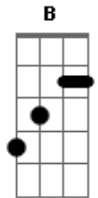

© ukulele-chords.com