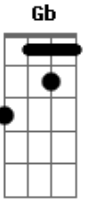

© ukulele-chords.com