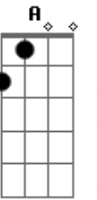

© ukulele-chords.com