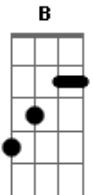

Death Cab For Cutie - Debate Exposes Doubt Acoustic

Tom: D

Tabbed By: C.E
email:

Tuning: Standard
Any questions feel free to email me, but most of all, enjoy!

CHORDS TO KNOW FOR THIS SONG

G Em D D B Gb A Bm

D D B G
About the impossibility of one to love unconditionally

Em
And the words that we drive into the ground

Gb [opening riff] x 4
Their repetition starts to thin their meaning

G Em [interlude riff]
Then everything got frighteningly still as they entered and intersected the floor

A G Bm Gb
Finally there is clarity and there is purpose after all

A G Bm Gb
But every night ends the same as I'm collapsing once more by your side

A G Bm Gb
Finally there is clarity, this tiny life is making sense

A G Bm Gb
And every drop numbs the both of us, but I alone am staggering

[Repeat A G Bm Gb as many times as wanted]

Acordes

© ukulele-chords.com

© ukulele-chords.com

© ukulele-chords.com

© ukulele-chords.com