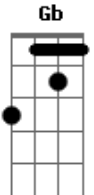

© ukulele-chords.com