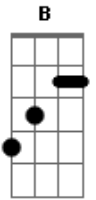

© ukulele-chords.com