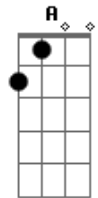

© ukulele-chords.com