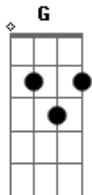

Death Cab For Cutie - Debate Exposes Doubt Acoustic

Tom: D

Tabbed By: C.E
email:

Tuning: Standard
Any questions feel free to email me, but most of all, enjoy!

CHORDS TO KNOW FOR THIS SONG

G Em D D B Gb A Bm

D D B G
About the impossibility of one to love unconditionally

Em
And the words that we drive into the ground

Gb [opening riff] x 4
Their repetition starts to thin their meaning

G Em [interlude riff]
Then everything got frighteningly still as they entered and intersected the floor

A G Bm Gb
Finally there is clarity and there is purpose after all

A G Bm Gb
But every night ends the same as I'm collapsing once more by your side

A G Bm Gb
Finally there is clarity, this tiny life is making sense

A G Bm Gb
And every drop numbs the both of us, but I alone am staggering

[Repeat A G Bm Gb as many times as wanted]

Acordes

© ukulele-chords.com

© ukulele-chords.com

© ukulele-chords.com

© ukulele-chords.com