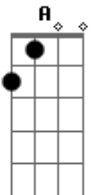

© ukulele-chords.com