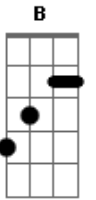

INTERLUDE RIFF:

[opening riff] x 4

G **Em** [interlude riff]
The workadays were propping the bar quietly erasing the week

G **Em** [interlude riff]
And I was in a corner booth thinking (pretending to read)

D **D** **B** **G**
About the impossibility of one to love unconditionally

Em
And the words that we drive into the ground

Gb [opening riff] x 4
Their repetition starts to thin their meaning

G **Em** [interlude riff]
Then everything got frighteningly still as they entered and intersected the floor

A **G** **Bm** **Gb**
Finally there is clarity and there is purpose after all

A **G** **Bm** **Gb**
But every night ends the same as I'm collapsing once more by your side

A **G** **Bm** **Gb**
Finally there is clarity, this tiny life is making sense

A **G** **Bm** **Gb**
And every drop numbs the both of us, but I alone am staggering

[Repeat **A G Bm Gb** as many times as wanted]

Acordes

© ukulele-chords.com

© ukulele-chords.com

© ukulele-chords.com

© ukulele-chords.com