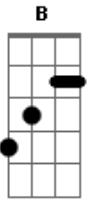

Death Cab For Cutie - Debate Exposes Doubt Acoustic

Tom: **D**

Tabbed By: C.E
email:

Tuning: Standard
Any questions feel free to email me, but most of all, enjoy!

CHORDS TO KNOW FOR THIS SONG

OPENING RIFF:

D **D** **B** **G**
About the impossibility of one to love unconditionally

Em
And the words that we drive into the ground

Gb [opening riff] x 4
Their repetition starts to thin their meaning

G **Em** [interlude riff]
Then everything got frighteningly still as they entered and intersected the floor

A **G** **Bm** **Gb**
Finally there is clarity and there is purpose after all

A **G** **Bm** **Gb**
But every night ends the same as I'm collapsing once more by your side

A **G** **Bm** **Gb**
Finally there is clarity, this tiny life is making sense

A **G** **Bm** **Gb**
And every drop numbs the both of us, but I alone am staggering

[Repeat **A G Bm Gb** as many times as wanted]

Acordes

© ukulele-chords.com

© ukulele-chords.com

© ukulele-chords.com

© ukulele-chords.com