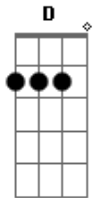

Acordes

© ukulele-chords.com