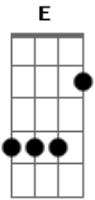

© ukulele-chords.com