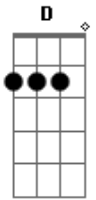

D **D** **B** **G**
About the impossibility of one to love unconditionally

Em
And the words that we drive into the ground

Gb [opening riff] x 4
Their repetition starts to thin their meaning

G **Em** [interlude riff]
Then everything got frighteningly still as they entered and intersected the floor

G **Em** [interlude riff]
And I tried to choke my stare at the perfection that others would kill for

D **D** **B** **G**
But all of the parts are the same on every face, few variables change

Em **Gb** **G**
The differences pale when compared to the similarities they share

A **G** **Bm** **Gb**
Finally there is clarity and there is purpose after all

A **G** **Bm** **Gb**
But every night ends the same as I'm collapsing once more by your side

A **G** **Bm** **Gb**
Finally there is clarity, this tiny life is making sense

A **G** **Bm** **Gb**
And every drop numbs the both of us, but I alone am staggering

[Repeat **A G Bm Gb** as many times as wanted]

Acordes

© ukulele-chords.com

© ukulele-chords.com

© ukulele-chords.com

© ukulele-chords.com