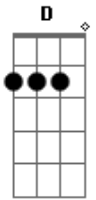

Acordes

© ukulele-chords.com