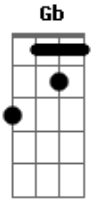

© ukulele-chords.com