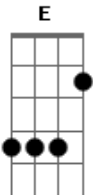

© ukulele-chords.com

© ukulele-chords.com