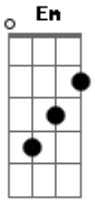

Death Cab For Cutie - Debate Exposes Doubt Acoustic

Tom: **D**

Tabbed By: C.E
email:

Tuning: Standard
Any questions feel free to email me, but most of all, enjoy!

CHORDS TO KNOW FOR THIS SONG

OPENING RIFF:

D **D** **B** **G**
About the impossibility of one to love unconditionally

Em
And the words that we drive into the ground

Gb [opening riff] x 4
Their repetition starts to thin their meaning

G **Em** [interlude riff]
Then everything got frighteningly still as they entered and intersected the floor

A **G** **Bm** **Gb**
Finally there is clarity and there is purpose after all

A **G** **Bm** **Gb**
But every night ends the same as I'm collapsing once more by your side

A **G** **Bm** **Gb**
Finally there is clarity, this tiny life is making sense

A **G** **Bm** **Gb**
And every drop numbs the both of us, but I alone am staggering

[Repeat **A G Bm Gb** as many times as wanted]

Acordes

© ukulele-chords.com

© ukulele-chords.com

© ukulele-chords.com

© ukulele-chords.com