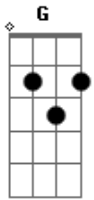

Death Cab For Cutie - Debate Exposes Doubt Acoustic

Tom: **D**

Tabbed By: C.E
email:

Tuning: Standard
Any questions feel free to email me, but most of all, enjoy!

CHORDS TO KNOW FOR THIS SONG

OPENING RIFF:

D **D** **B** **G**
About the impossibility of one to love unconditionally

Em
And the words that we drive into the ground

Gb [opening riff] x 4
Their repetition starts to thin their meaning

G **Em** [interlude riff]
Then everything got frighteningly still as they entered and intersected the floor

A **G** **Bm** **Gb**
Finally there is clarity and there is purpose after all

A **G** **Bm** **Gb**
But every night ends the same as I'm collapsing once more by your side

A **G** **Bm** **Gb**
Finally there is clarity, this tiny life is making sense

A **G** **Bm** **Gb**
And every drop numbs the both of us, but I alone am staggering

[Repeat **A G Bm Gb** as many times as wanted]

Acordes

© ukulele-chords.com

© ukulele-chords.com

© ukulele-chords.com

© ukulele-chords.com