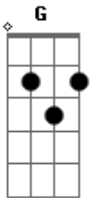

Death Cab For Cutie - Debate Exposes Doubt Acoustic

Tom: D

Tabbed By: C.E
email:

Tuning: Standard
Any questions feel free to email me, but most of all, enjoy!

CHORDS TO KNOW FOR THIS SONG

G Em D D B Gb A Bm

D D B G
About the impossibility of one to love unconditionally

Em
And the words that we drive into the ground

Gb [opening riff] x 4
Their repetition starts to thin their meaning

G Em [interlude riff]
Then everything got frighteningly still as they entered and intersected the floor

A G Bm Gb
Finally there is clarity and there is purpose after all

A G Bm Gb
But every night ends the same as I'm collapsing once more by your side

A G Bm Gb
Finally there is clarity, this tiny life is making sense

A G Bm Gb
And every drop numbs the both of us, but I alone am staggering

[Repeat A G Bm Gb as many times as wanted]

Acordes

© ukulele-chords.com

© ukulele-chords.com

© ukulele-chords.com

© ukulele-chords.com