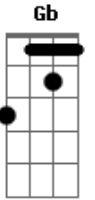

© ukulele-chords.com