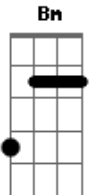

© ukulele-chords.com