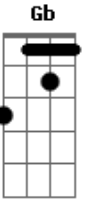

© ukulele-chords.com