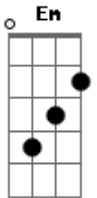

Death Cab For Cutie - Debate Exposes Doubt Acoustic

Tom: D

Tabbed By: C.E
email:

Tuning: Standard
Any questions feel free to email me, but most of all, enjoy!

CHORDS TO KNOW FOR THIS SONG

G Em D D B Gb A Bm

D D B G
About the impossibility of one to love unconditionally

Em
And the words that we drive into the ground

Gb [opening riff] x 4
Their repetition starts to thin their meaning

G Em [interlude riff]
Then everything got frighteningly still as they entered and intersected the floor

A G Bm Gb
Finally there is clarity and there is purpose after all

A G Bm Gb
But every night ends the same as I'm collapsing once more by your side

A G Bm Gb
Finally there is clarity, this tiny life is making sense

A G Bm Gb
And every drop numbs the both of us, but I alone am staggering

[Repeat A G Bm Gb as many times as wanted]

Acordes

© ukulele-chords.com

© ukulele-chords.com

© ukulele-chords.com

© ukulele-chords.com