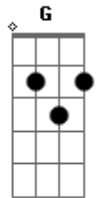

© ukulele-chords.com