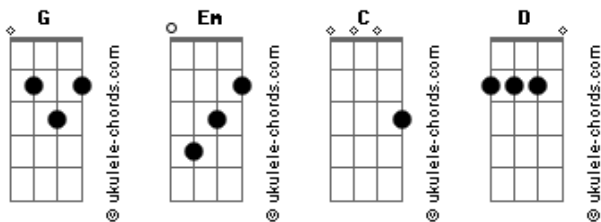

# Death Cab For Cutie - Coney Island Acoustic

Tom: G

Tabbed by: J. Elliott  
Email:

Track 9 on "The Photo Album", another very simple yet great song by Deathcab.

Tuning: standard

CHORDS:

G Em C

CHORD ALTERNATIONS:

C(alt) [figure out the rythem, it isn't hard]

Alright, now for the song. When it says C(alt) play the three chord alterations listed above. Have Fun :)

-Intro-

## Acordes

G C(alt)  
Sitting on a carousel ride  
G C(alt)  
without any music or light.

Em G C  
Everything was closed at coney island  
Em G C  
and i could not help from smiling

G C(alt)  
I can hear the atlantic echo back  
G C(alt)  
roller coaster screams from summers past.