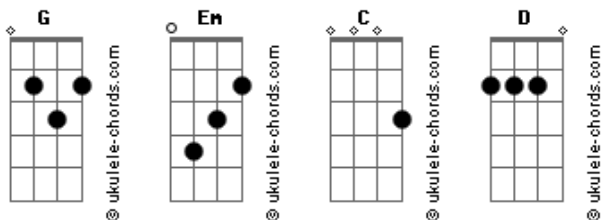

Death Cab For Cutie - Coney Island Acoustic

Tom: G

Tabbed by: J. Elliott
Email:

Track 9 on "The Photo Album", another very simple yet great song by Deathcab.

Tuning: standard

CHORDS:

G Em C

CHORD ALTERNATIONS:

C(alt) [figure out the rythem, it isn't hard]

Alright, now for the song. When it says C(alt) play the three chord alterations listed above. Have Fun :)

-Intro-

Acordes

G C(alt)
Sitting on a carousel ride
G C(alt)
without any music or light.

Em G C
Everything was closed at coney island
Em G C
and i could not help from smiling

G C(alt)
I can hear the atlantic echo back
G C(alt)
roller coaster screams from summers past.

Em G C
And everything was closed at coney island
Em G C
and i could not help from smiling.