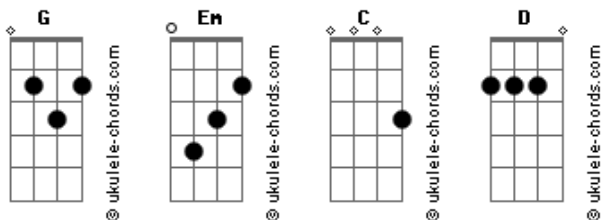

# Death Cab For Cutie - Coney Island Acoustic

Tom: G

Tabbed by: J. Elliott  
Email:

Track 9 on "The Photo Album", another very simple yet great song by Deathcab.

Tuning: standard

CHORDS:

G Em C

CHORD ALTERNATIONS:

C(alt) [figure out the rythem, it isn't hard]

Alright, now for the song. When it says C(alt) play the three chord alterations listed above. Have Fun :)

-Intro-

## Acordes

G C(alt)  
Sitting on a carousel ride  
G C(alt)  
without any music or light.

Em G C  
Everything was closed at coney island  
Em G C  
and i could not help from smiling

G C(alt)  
I can hear the atlantic echo back  
G C(alt)  
roller coaster screams from summers past.