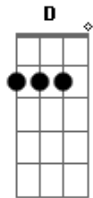

Death Cab For Cutie - Black Sun

Tom: D
Intro: Bm D A Em

Bm D
There is whiskey in the water
A Em
And there is death upon the vine
Bm D
There is fear in the eyes of your father
A Bm
And there is "Yours" and there is "Mine"
Bm D
There is a desert veiled in pavement
A Em
And there's a city of seven hills
Bm D
And all our debris flows to the ocean
A Bm
To meet again, I hope it will

G A Bm
How could something so fair be so cruel
G Bm A Bm
When this black sun revolved around you
(Bm D A Em)

Bm D
There is an answer in a question
A Em
And there is hope within despair
Bm D
And there is beauty in a failure
A Bm

And there are depths beyond compare
Bm D
There is a role of a lifetime
A Em
And there's a song yet to be sung
Bm D
And there's a dumpster in the driveway
A Bm
Of all the plans that came undone
G A Bm
How could something so fair be so cruel
G Bm A Bm
When this black sun revolved around you
G A Bm
How could something so fair be so cruel
G Bm A Bm
When this black sun revolved around you

Bm D
There is whiskey in the water
A Em
And there is death upon the vine
Bm D
And there is grace within forgiveness
A Bm
But it's so hard for me to find

G A Bm
How could something so fair be so cruel
G Bm A Bm
When this black sun revolved around you
(Bm D A Em G Bm)

Acordes