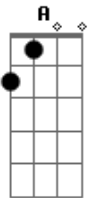

© ukulele-chords.com