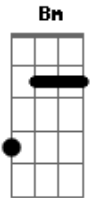

© ukulele-chords.com

© ukulele-chords.com