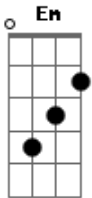

© ukulele-chords.com