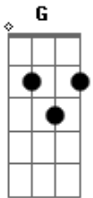

© ukulele-chords.com