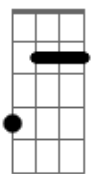

Death Cab For Cutie - Black Sun

Tom: D
Intro: Bm D A Em

Bm D
There is whiskey in the water
A Em
And there is death upon the vine
Bm D
There is fear in the eyes of your father
A Bm
And there is "Yours" and there is "Mine"
Bm D
There is a desert veiled in pavement
A Em
And there's a city of seven hills
Bm D
And all our debris flows to the ocean
A Bm
To meet again, I hope it will

G7M A Bm
How could something so fair be so cruel
G7M Bm A Bm
When this black sun revolved around you
(Bm D A Em)

Bm D
There is an answer in a question
A Em
And there is hope within despair
Bm D
And there is beauty in a failure
A Bm

And there are depths beyond compare
Bm D
There is a role of a lifetime
A Em
And there's a song yet to be sung
Bm D
And there's a dumpster in the driveway
A Bm
Of all the plans that came undone
G7M A Bm
How could something so fair be so cruel
G7M Bm A Bm
When this black sun revolved around you
G7M A Bm
How could something so fair be so cruel
G7M Bm A Bm
When this black sun revolved around you

Bm D
There is whiskey in the water
A Em
And there is death upon the vine
Bm D
And there is grace within forgiveness
A Bm
But it's so hard for me to find

G7M A Bm
How could something so fair be so cruel
G7M Bm A Bm
When this black sun revolved around you
(Bm D A Em G7M Bm)

Acordes

© ukulele-chords.com

© ukulele-chords.com

Bm

© ukulele-chords.com

© ukulele-chords.com

© ukulele-chords.com