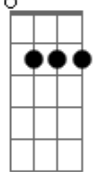

Death Cab For Cutie - Black Sun

Tom: D
Intro: Bm D A Em

Bm D
There is whiskey in the water
A Em
And there is death upon the vine
Bm D
There is fear in the eyes of your father
A Bm
And there is "Yours" and there is "Mine"
Bm D
There is a desert veiled in pavement
A Em
And there's a city of seven hills
Bm D
And all our debris flows to the ocean
A Bm
To meet again, I hope it will

G7M A Bm
How could something so fair be so cruel
G7M Bm A Bm
When this black sun revolved around you
(Bm D A Em)

Bm D
There is an answer in a question
A Em
And there is hope within despair
Bm D
And there is beauty in a failure
A Bm

And there are depths beyond compare
Bm D
There is a role of a lifetime
A Em
And there's a song yet to be sung
Bm D
And there's a dumpster in the driveway
A Bm
Of all the plans that came undone
G7M A Bm
How could something so fair be so cruel
G7M Bm A Bm
When this black sun revolved around you
G7M A Bm
How could something so fair be so cruel
G7M Bm A Bm
When this black sun revolved around you

Bm D
There is whiskey in the water
A Em
And there is death upon the vine
Bm D
And there is grace within forgiveness
A Bm
But it's so hard for me to find

G7M A Bm
How could something so fair be so cruel
G7M Bm A Bm
When this black sun revolved around you
(Bm D A Em G7M Bm)

Acordes

G7M