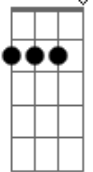

Death Cab For Cutie - Black Sun

Tom: D
Intro: Bm D A Em

Bm D
There is whiskey in the water
A Em
And there is death upon the vine
Bm D
There is fear in the eyes of your father
A Bm
And there is "Yours" and there is "Mine"
Bm D
There is a desert veiled in pavement
A Em
And there's a city of seven hills
Bm D
And all our debris flows to the ocean
A Bm
To meet again, I hope it will

G7M A Bm
How could something so fair be so cruel
G7M Bm A Bm
When this black sun revolved around you
(Bm D A Em)

Bm D
There is an answer in a question
A Em
And there is hope within despair
Bm D
And there is beauty in a failure
A Bm

And there are depths beyond compare
Bm D
There is a role of a lifetime
A Em
And there's a song yet to be sung
Bm D
And there's a dumpster in the driveway
A Bm
Of all the plans that came undone
G7M A Bm
How could something so fair be so cruel
G7M Bm A Bm
When this black sun revolved around you
G7M A Bm
How could something so fair be so cruel
G7M Bm A Bm
When this black sun revolved around you

Bm D
There is whiskey in the water
A Em
And there is death upon the vine
Bm D
And there is grace within forgiveness
A Bm
But it's so hard for me to find

G7M A Bm
How could something so fair be so cruel
G7M Bm A Bm
When this black sun revolved around you
(Bm D A Em G7M Bm)

Acordes

© ukulele-chords.com

D

© ukulele-chords.com

© ukulele-chords.com

© ukulele-chords.com

© ukulele-chords.com