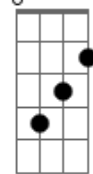

Death Cab For Cutie - Black Sun

Tom: D
Intro: Bm D A Em

Bm D
There is whiskey in the water
A Em
And there is death upon the vine
Bm D
There is fear in the eyes of your father
A Bm
And there is "Yours" and there is "Mine"
Bm D
There is a desert veiled in pavement
A Em
And there's a city of seven hills
Bm D
And all our debris flows to the ocean
A Bm
To meet again, I hope it will

G7M A Bm
How could something so fair be so cruel
G7M Bm A Bm
When this black sun revolved around you
(Bm D A Em)

Bm D
There is an answer in a question
A Em
And there is hope within despair
Bm D
And there is beauty in a failure
A Bm

And there are depths beyond compare
Bm D
There is a role of a lifetime
A Em
And there's a song yet to be sung
Bm D
And there's a dumpster in the driveway
A Bm
Of all the plans that came undone
G7M A Bm
How could something so fair be so cruel
G7M Bm A Bm
When this black sun revolved around you
G7M A Bm
How could something so fair be so cruel
G7M Bm A Bm
When this black sun revolved around you

Bm D
There is whiskey in the water
A Em
And there is death upon the vine
Bm D
And there is grace within forgiveness
A Bm
But it's so hard for me to find

G7M A Bm
How could something so fair be so cruel
G7M Bm A Bm
When this black sun revolved around you
(Bm D A Em G7M Bm)

Acordes

© ukulele-chords.com

© ukulele-chords.com

© ukulele-chords.com

© ukulele-chords.com

Em

© ukulele-chords.com