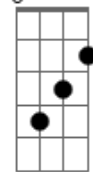

Death Cab For Cutie - Black Sun

Tom: D
Intro: Bm D A Em

Bm D
There is whiskey in the water
A Em
And there is death upon the vine
Bm D
There is fear in the eyes of your father
A Bm
And there is "Yours" and there is "Mine"
Bm D
There is a desert veiled in pavement
A Em
And there's a city of seven hills
Bm D
And all our debris flows to the ocean
A Bm
To meet again, I hope it will

G7M A Bm
How could something so fair be so cruel
G7M Bm A Bm
When this black sun revolved around you
(Bm D A Em)

Bm D
There is an answer in a question
A Em
And there is hope within despair
Bm D
And there is beauty in a failure
A Bm

And there are depths beyond compare
Bm D
There is a role of a lifetime
A Em
And there's a song yet to be sung
Bm D
And there's a dumpster in the driveway
A Bm
Of all the plans that came undone
G7M A Bm
How could something so fair be so cruel
G7M Bm A Bm
When this black sun revolved around you
G7M A Bm
How could something so fair be so cruel
G7M Bm A Bm
When this black sun revolved around you

Bm D
There is whiskey in the water
A Em
And there is death upon the vine
Bm D
And there is grace within forgiveness
A Bm
But it's so hard for me to find

G7M A Bm
How could something so fair be so cruel
G7M Bm A Bm
When this black sun revolved around you
(Bm D A Em G7M Bm)

Acordes

© ukulele-chords.com

© ukulele-chords.com

© ukulele-chords.com

© ukulele-chords.com

Em

© ukulele-chords.com