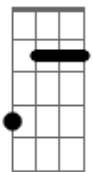

Death Cab For Cutie - Black Sun

Tom: D
Intro: Bm D A Em

Bm D
There is whiskey in the water
A Em
And there is death upon the vine
Bm D
There is fear in the eyes of your father
A Bm
And there is "Yours" and there is "Mine"
Bm D
There is a desert veiled in pavement
A Em
And there's a city of seven hills
Bm D
And all our debris flows to the ocean
A Bm
To meet again, I hope it will

G7M A Bm
How could something so fair be so cruel
G7M Bm A Bm
When this black sun revolved around you
(Bm D A Em)

Bm D
There is an answer in a question
A Em
And there is hope within despair
Bm D
And there is beauty in a failure
A Bm

And there are depths beyond compare
Bm D
There is a role of a lifetime
A Em
And there's a song yet to be sung
Bm D
And there's a dumpster in the driveway
A Bm
Of all the plans that came undone
G7M A Bm
How could something so fair be so cruel
G7M Bm A Bm
When this black sun revolved around you
G7M A Bm
How could something so fair be so cruel
G7M Bm A Bm
When this black sun revolved around you

Bm D
There is whiskey in the water
A Em
And there is death upon the vine
Bm D
And there is grace within forgiveness
A Bm
But it's so hard for me to find

G7M A Bm
How could something so fair be so cruel
G7M Bm A Bm
When this black sun revolved around you
(Bm D A Em G7M Bm)

Acordes

© ukulele-chords.com

© ukulele-chords.com

Bm

© ukulele-chords.com

© ukulele-chords.com

© ukulele-chords.com