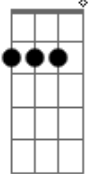

Death Cab For Cutie - Black Sun

Tom: D
Intro: Bm D A Em

Bm D
There is whiskey in the water
A Em
And there is death upon the vine
Bm D
There is fear in the eyes of your father
A Bm
And there is "Yours" and there is "Mine"
Bm D
There is a desert veiled in pavement
A Em
And there's a city of seven hills
Bm D
And all our debris flows to the ocean
A Bm
To meet again, I hope it will

G7M A Bm
How could something so fair be so cruel
G7M Bm A Bm
When this black sun revolved around you
(Bm D A Em)

Bm D
There is an answer in a question
A Em
And there is hope within despair
Bm D
And there is beauty in a failure
A Bm

And there are depths beyond compare
Bm D
There is a role of a lifetime
A Em
And there's a song yet to be sung
Bm D
And there's a dumpster in the driveway
A Bm
Of all the plans that came undone
G7M A Bm
How could something so fair be so cruel
G7M Bm A Bm
When this black sun revolved around you
G7M A Bm
How could something so fair be so cruel
G7M Bm A Bm
When this black sun revolved around you

Bm D
There is whiskey in the water
A Em
And there is death upon the vine
Bm D
And there is grace within forgiveness
A Bm
But it's so hard for me to find

G7M A Bm
How could something so fair be so cruel
G7M Bm A Bm
When this black sun revolved around you
(Bm D A Em G7M Bm)

Acordes

© ukulele-chords.com

D

© ukulele-chords.com

© ukulele-chords.com

© ukulele-chords.com

© ukulele-chords.com