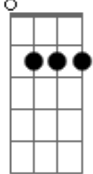

Death Cab For Cutie - Black Sun

Tom: D
Intro: Bm D A Em

Bm D
There is whiskey in the water
A Em
And there is death upon the vine
Bm D
There is fear in the eyes of your father
A Bm
And there is "Yours" and there is "Mine"
Bm D
There is a desert veiled in pavement
A Em
And there's a city of seven hills
Bm D
And all our debris flows to the ocean
A Bm
To meet again, I hope it will

G7M A Bm
How could something so fair be so cruel
G7M Bm A Bm
When this black sun revolved around you
(Bm D A Em)

Bm D
There is an answer in a question
A Em
And there is hope within despair
Bm D
And there is beauty in a failure
A Bm

And there are depths beyond compare
Bm D
There is a role of a lifetime
A Em
And there's a song yet to be sung
Bm D
And there's a dumpster in the driveway
A Bm
Of all the plans that came undone
G7M A Bm
How could something so fair be so cruel
G7M Bm A Bm
When this black sun revolved around you
G7M A Bm
How could something so fair be so cruel
G7M Bm A Bm
When this black sun revolved around you

Bm D
There is whiskey in the water
A Em
And there is death upon the vine
Bm D
And there is grace within forgiveness
A Bm
But it's so hard for me to find

G7M A Bm
How could something so fair be so cruel
G7M Bm A Bm
When this black sun revolved around you
(Bm D A Em G7M Bm)

Acordes

G7M