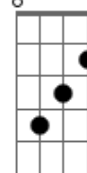

Death Cab For Cutie - Black Sun

Tom: D
Intro: Bm D A Em

Bm D
There is whiskey in the water
A Em
And there is death upon the vine
Bm D
There is fear in the eyes of your father
A Bm
And there is "Yours" and there is "Mine"
Bm D
There is a desert veiled in pavement
A Em
And there's a city of seven hills
Bm D
And all our debris flows to the ocean
A Bm
To meet again, I hope it will

G7M A Bm
How could something so fair be so cruel
G7M Bm A Bm
When this black sun revolved around you
(Bm D A Em)

Bm D
There is an answer in a question
A Em
And there is hope within despair
Bm D
And there is beauty in a failure
A Bm

And there are depths beyond compare
Bm D
There is a role of a lifetime
A Em
And there's a song yet to be sung
Bm D
And there's a dumpster in the driveway
A Bm
Of all the plans that came undone
G7M A Bm
How could something so fair be so cruel
G7M Bm A Bm
When this black sun revolved around you
G7M A Bm
How could something so fair be so cruel
G7M Bm A Bm
When this black sun revolved around you

Bm D
There is whiskey in the water
A Em
And there is death upon the vine
Bm D
And there is grace within forgiveness
A Bm
But it's so hard for me to find

G7M A Bm
How could something so fair be so cruel
G7M Bm A Bm
When this black sun revolved around you
(Bm D A Em G7M Bm)

Acordes

© ukulele-chords.com

© ukulele-chords.com

© ukulele-chords.com

© ukulele-chords.com

Em

© ukulele-chords.com