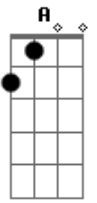

Dear Sherlock - Bunny

tom:

Intro: **Dm** **E** **Bb** **A**

Dm First there was love at the first sight **E**

And the truth wasn't told to be found **Bb** **A**

The streets had no name but it felt **Dm** **E**

like a home **Bb**

A

Was it love? Is it love?

But I still want to find (a world ruled by fairies) **Gm** **A**

But I still want to find (a world ruled by fairies) **Gm** **A**

Bb Love has pulled out my strings but it left me with gravity **A**
 Gravity, gravity, gravity gravity, gravity, gravity, gravity

Bb **A** **Bb** **A**
 Oohh yeaahh Yeaahh Yeaahh
 Pain, Pain, Pain, Pain Paaaiinn

(**Bb** **A** **Bb** **A** **Dm**)

Acordes

© ukulele-chords.com

© ukulele-chords.com

© ukulele-chords.com

© ukulele-chords.com