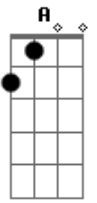

Dear Sherlock - Bunny

tom:

Intro: **Dm** **E** **Bb** **A**

Dm First there was love at the first sight **E**

And the truth wasn't told to be found **Bb** **A**

The streets had no name but it felt **Dm** **E**

like a home **Bb**

A

Was it love? Is it love?

But I still want to find (a world ruled by fairies) **Gm** **A**

But I still want to find (a world ruled by fairies) **Gm** **A**

Bb Love has pulled out my strings but it left me with gravity **A**
Gravity, gravity, gravity gravity, gravity, gravity, gravity

Bb **A** **Bb** **A**
Oohh yeaahh Yeaahh Yeaahh
Pain, Pain, Pain, Pain Paaaiinn

(**Bb** **A** **Bb** **A** **Dm**)

Acordes

© ukulele-chords.com

© ukulele-chords.com

© ukulele-chords.com

© ukulele-chords.com