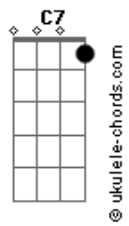

© ukulele-chords.com