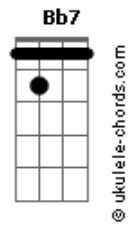

© ukulele-chords.com