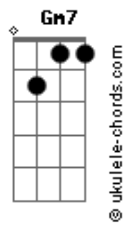

© ukulele-chords.com