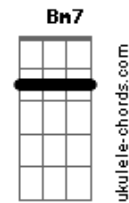

© ukulele-chords.com