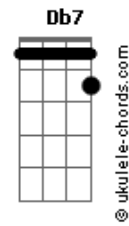

© ukulele-chords.com