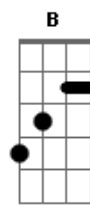

© ukulele-chords.com