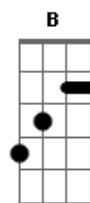

© ukulele-chords.com