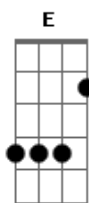

Deafheaven - In Blur

tom:

Intro: **Dbm** **A7M** **E** **Dbm**

Gbm
In blur, father

E
Glanced over stirred

Dbm
Imagined you laughing

Gbm
Muddled feet dancing

A7M
What is this aching prism?

[Solo] **A** **E** **Gbm**
A **E** **Dbm** **Gbm**
A **E** **Gbm** **A**

Dbm **E**
Forgive the trembling love

A **E**
I'm weak and acting bold

Dbm **E**
Forgive the trembling love

A **E**
I'm weak and acting bold

Dbm
And alone

E **A**
And alone

E **Dbm**
And alone

E **A** **E**
And alone

[Final] **Dbm**

Acordes

© ukulele-chords.com

© ukulele-chords.com