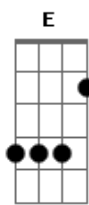

© ukulele-chords.com