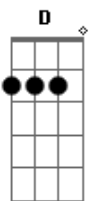

The sun came even show

When the day is a place
In Southern Michigan
When a single child shines the purest light
Onto everything

Adalee, Adalee
God sent his sweetest angel to rescue me
Adalee, Adalee
God sent his sweetest angel to rescue me

Acordes

© ukulele-chords.com

© ukulele-chords.com

© ukulele-chords.com

Before she was born
Other drowned in that sea
Then her lost hope in love
For all he'll ever be
To see that people shout
They find they raise their hands
If they could just see the childs face
They'd see the love from the fellow men
So when I'm far from home
I keep her Picture close
For protection or the love of the angels on the know
If you hear her voice
Until I feel your why
Tears of laughter, tears of joy
Just to view the angels sight
Then one night, the holy ghost come to me
And said hey son, you're a Lucky man, a Lucky man indeed
The day is a thing you really must know
She wasn't down here looking at you
I'll take your lonely soul
Adalee, Adalee
God sent his sweetest angel to rescue me
Adalee, Adalee
God sent his sweetest angel to rescue me
God sent his sweetest angel to rescue me