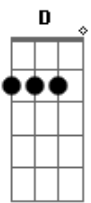

Deadstring Brothers - Adalee

tom:

Intro: G D C G
G D C

The angels seek ol'den
My five years of gold
To the sweetest smile and the sweetest par
You ever get to know
That old time
All come round to see
To see that child
Mama called her adalee
Adalee, Adalee
God sent his sweetest angel to rescue me
Sometimes the moon it shines
Sometimes it stays down low
Sometimes it hides behind the darkest clouds

The sun came even show

When the day is a place
In Southern Michigan
When a single child shines the purest light
Onto everything

Adalee, Adalee
God sent his sweetest angel to rescue me
Adalee, Adalee
God sent his sweetest angel to rescue me

Acordes

© ukulele-chords.com

© ukulele-chords.com

© ukulele-chords.com

Before she was born
Other drowned in that sea
Then her lost hope in love
For all he'll ever be
To see that people shout
They find they raise their hands
If they could just see the childs face
They'd see the love from the fellow men
So when I'm far from home
I keep her Picture close
For protection or the love of the angels on the know
If you hear her voice
Until I feel your why
Tears of laughter, tears of joy
Just to view the angels sight
Then one night, the holy ghost come to me
And said hey son, you're a Lucky man, a Lucky man indeed
The day is a thing you really must know
She wasn't down here looking at you
I'll take your lonely soul
Adalee, Adalee
God sent his sweetest angel to rescue me
Adalee, Adalee
God sent his sweetest angel to rescue me
God sent his sweetest angel to rescue me