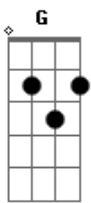

Deadstring Brothers - Adalee

tom:

Intro: G D C G
G D C

The angels seek ol'den
My five years of gold
To the sweetest smile and the sweetest par
You ever get to know
That old time
All come round to see
To see that child
Mama called her adalee
Adalee, Adalee
God sent his sweetest angel to rescue me
Sometimes the moon it shines
Sometimes it stays down low
Sometimes it hides behind the darkest clouds

The sun came even show

When the day is a place
In Southern Michigan
When a single child shines the purest light
Onto everything

Adalee, Adalee
God sent his sweetest angel to rescue me
Adalee, Adalee
God sent his sweetest angel to rescue me

Acordes

© ukulele-chords.com

© ukulele-chords.com

© ukulele-chords.com

Before she was born
Other drowned in that sea
Then her lost hope in love
For all he'll ever be
To see that people shout
They find they raise their hands
If they could just see the childs face
They'd see the love from the fellow men
So when I'm far from home
I keep her Picture close
For protection or the love of the angels on the know
If you hear her voice
Until I feel your why
Tears of laughter, tears of joy
Just to view the angels sight
Then one night, the holy ghost come to me
And said hey son, you're a Lucky man, a Lucky man indeed
The day is a thing you really must know
She wasn't down here looking at you
I'll take your lonely soul
Adalee, Adalee
God sent his sweetest angel to rescue me
Adalee, Adalee
God sent his sweetest angel to rescue me
God sent his sweetest angel to rescue me