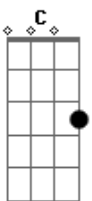

Deadstring Brothers - Adalee

tom:

Intro: G D C G
G D C

The angels seek ol'den
My five years of gold
To the sweetest smile and the sweetest par
You ever get to know
That old time
All come round to see
To see that child
Mama called her adalee
Adalee, Adalee
God sent his sweetest angel to rescue me
Sometimes the moon it shines
Sometimes it stays down low
Sometimes it hides behind the darkest clouds

The sun came even show

When the day is a place
In Southern Michigan
When a single child shines the purest light
Onto everything

Adalee, Adalee
God sent his sweetest angel to rescue me
Adalee, Adalee
God sent his sweetest angel to rescue me

Acordes

© ukulele-chords.com

© ukulele-chords.com

© ukulele-chords.com

Before she was born
Other drowned in that sea
Then her lost hope in love
For all he'll ever be
To see that people shout
They find they raise their hands
If they could just see the childs face
They'd see the love from the fellow men
So when I'm far from home
I keep her Picture close
For protection or the love of the angels on the know
If you hear her voice
Until I feel your why
Tears of laughter, tears of joy
Just to view the angels sight
Then one night, the holy ghost come to me
And said hey son, you're a Lucky man, a Lucky man indeed
The day is a thing you really must know
She wasn't down here looking at you
I'll take your lonely soul
Adalee, Adalee
God sent his sweetest angel to rescue me
Adalee, Adalee
God sent his sweetest angel to rescue me
God sent his sweetest angel to rescue me