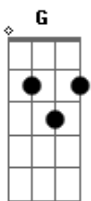

Deadstring Brothers - Adalee

tom:

Intro: G D C G
G D C

The angels seek ol'den
My five years of gold
To the sweetest smile and the sweetest par
You ever get to know
That old time
All come round to see
To see that child
Mama called her adalee
Adalee, Adalee
God sent his sweetest angel to rescue me
Sometimes the moon it shines
Sometimes it stays down low
Sometimes it hides behind the darkest clouds
The sun came even show
When the day is a place
In Southern Michigan
When a single child shines the purest light
Onto everything
Adalee, Adalee
God sent his sweetest angel to rescue me
Adalee, Adalee
God sent his sweetest angel to rescue me

Before she was born
Other drowned in that sea
Then her lost hope in love
For all he'll ever be
To see that people shout
They find they raise their hands
If they could just see the childs face
They'd see the love from the fellow men
So when I'm far from home
I keep her Picture close
For protection or the love of the angels on the know
If you hear her voice
Until I feel your why
Tears of laughter, tears of joy
Just to view the angels sight
Then one night, the holy ghost come to me
And said hey son, you're a Lucky man, a Lucky man indeed
The day is a thing you really must know
She wasn't down here looking at you
I'll take your lonely soul
Adalee, Adalee
God sent his sweetest angel to rescue me
Adalee, Adalee
God sent his sweetest angel to rescue me
God sent his sweetest angel to rescue me

Acordes

© ukulele-chords.com