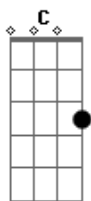

© ukulele-chords.com