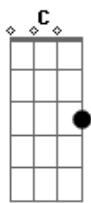

Deadstring Brothers - Adalee

tom:

Intro: G D C G
G D C

The angels seek ol'den
My five years of gold
To the sweetest smile and the sweetest par
You ever get to know
That old time
All come round to see
To see that child
Mama called her adalee
Adalee, Adalee
God sent his sweetest angel to rescue me
Sometimes the moon it shines
Sometimes it stays down low
Sometimes it hides behind the darkest clouds

The sun came even show

When the day is a place
In Southern Michigan
When a single child shines the purest light
Onto everything

Adalee, Adalee
God sent his sweetest angel to rescue me
Adalee, Adalee
God sent his sweetest angel to rescue me

Acordes

© ukulele-chords.com

© ukulele-chords.com

© ukulele-chords.com

Before she was born
Other drowned in that sea
Then her lost hope in love
For all he'll ever be
To see that people shout
They find they raise their hands
If they could just see the childs face
They'd see the love from the fellow men
So when I'm far from home
I keep her Picture close
For protection or the love of the angels on the know
If you hear her voice
Until I feel your why
Tears of laughter, tears of joy
Just to view the angels sight
Then one night, the holy ghost come to me
And said hey son, you're a Lucky man, a Lucky man indeed
The day is a thing you really must know
She wasn't down here looking at you
I'll take your lonely soul
Adalee, Adalee
God sent his sweetest angel to rescue me
Adalee, Adalee
God sent his sweetest angel to rescue me
God sent his sweetest angel to rescue me