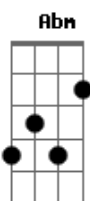

© ukulele-chords.com