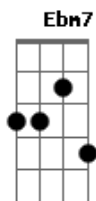

deadman ?? - Omae Wa Mou

tom:

Intro: C

C
 C7M Utsumuita kono odeko tonton tataita no wa
 Em7
 Kimi nano kana? chigau no kana?
 Ebm7 Dm7 G
 Me?wo?aketai no ni mada kowain da

C7M Yuyake tte nan da ka samishii
 Em7
 Onegai, matte
 Ebm7 Dm7 G
 Mou sugu motto motto yobu kara

C7M Atarashii sekai no kagi mawashite
 Bm Ebm7
 Em7 Ebm7

Senaka wo dakishimetai, nante ne
 Dm7 G
 Chotto osanai tte shitteru mon

Acordes

© ukulele-chords.com

© ukulele-chords.com

© ukulele-chords.com

© ukulele-chords.com