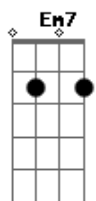

© ukulele-chords.com