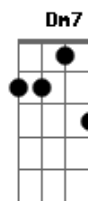

© ukulele-chords.com