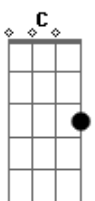

C7M Atarashii sekai no kagi mawashite
 Bm Ebm7
 Em7 Ebm7

Senaka wo dakishimetai, nante ne
 Dm7 G
 Chotto osanai tte shitteru mon

Acordes

© ukulele-chords.com

© ukulele-chords.com

© ukulele-chords.com

© ukulele-chords.com