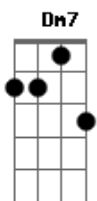

© ukulele-chords.com