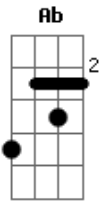

© ukulele-chords.com