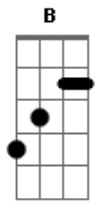

E Gbm Ab B  
 I might step out of my life  
 A  
 I see no reason why  
 Gbm A Gbm  
 I might continue  
 E Gbm Ab B  
 I might step into the light  
 A  
 I see no reason why  
 Gbm A Gbm  
 I might continue

E Ab  
 I have this dream that keeps coming back for me  
 A Gbm  
 On a sunny summer day  
 A Gbm  
 Humanity's erased  
 E Ab  
 There we lay in the park just down the way  
 A Gbm  
 The sky begins to spin

## Acordes

© ukulele-chords.com

© ukulele-chords.com

© ukulele-chords.com

© ukulele-chords.com

© ukulele-chords.com

© ukulele-chords.com

A Gbm  
 The world gets sucked right into a black hole