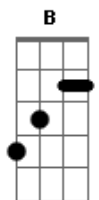

# Dead Soft - Step Out

tom:  
 E  
 Stir the soil, milk the dirt  
 A Gbm Ab  
 Get it while you can  
 A Gbm  
 Drink it from the earth  
 E Ab  
 There we lay, close but far away  
 A Gbm A Gbm  
 Ceiling starts to spin, the room gets sucked right into a black hole

E Gbm Ab B  
 I might step out of my life  
 A  
 I see no reason why  
 Gbm A Gbm  
 I might continue  
 E Gbm Ab B  
 I might step into the light  
 A  
 I see no reason why  
 Gbm A Gbm  
 I might continue

## Acordes

© ukulele-chords.com

© ukulele-chords.com

© ukulele-chords.com

© ukulele-chords.com

© ukulele-chords.com

© ukulele-chords.com

A Gbm  
 The world gets sucked right into a black hole