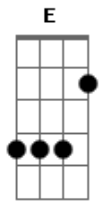

Dead Soft - Step Out

tom:
E
Stir the soil, milk the dirt
A Gbm Ab
Get it while you can
A Gbm
Drink it from the earth
E Ab
There we lay, close but far away
A Gbm A Gbm
Ceiling starts to spin, the room gets sucked right into a black hole

E Gbm Ab B
I might step out of my life
A
I see no reason why
Gbm A Gbm
I might continue
E Gbm Ab B
I might step into the light
A
I see no reason why
Gbm A Gbm
I might continue

E Ab
I have this dream that keeps coming back for me
A Gbm
On a sunny summer day
A Gbm
Humanity's erased
E Ab
There we lay in the park just down the way
A Gbm
The sky begins to spin

Acordes

© ukulele-chords.com