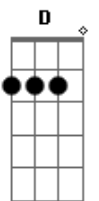

© ukulele-chords.com