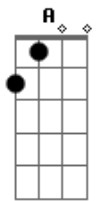

Dead Fish - Just Skate

Tom: A
Intro: (D B A E) 2X

(D B A E)
A new sk8 session now you'll face it
this will be nice and more than you need.
No rules, no limits, style in your tricks
it's just skateboard, go for it.

(F C D)
My life is my skateboard, skateboard
My style is my skateboard, skateboard
My life is my skateboard, skateboard
My style is my skateboard

(B, C, D) 2X

(D B A E)
Skate is over my god, mom and dad,
they don't understand me and say move your ass.
It's discrimination inside in their head
I think of my skateboard and go ahead.

(F C D)
My life is my skateboard, skateboard
My style is my skateboard, skateboard

My life is my skateboard, skateboard
My style is my skateboard.

(B C D) 3x
Walking in the streets with nothing to do
I only see this fucking passion
If you wanna skate, you gotta have a feeling
Show me a feeling

(B C D) fica nessas notas ate o solo

Ae vai o solo (o tempo e quantas vezes vc toca a nota é só ouvir e pegar)

(F C D)
My life is my skateboard, skateboard
My style is my skateboard, skateboard
My life is my skateboard, skateboard
My style is my skateboooooooooooooard

Essa musica e bem loka... e não e tão dificil de tocar...
Ah! quando eu conseguir tirar o solinho eu mando.. por enquanto e isso...
Se tiver alguma duvida entra no meu ICQ 81408795
Muito Hardcore, Punk Rock e SK8

Acordes

© ukulele-chords.com