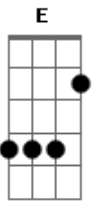

© ukulele-chords.com