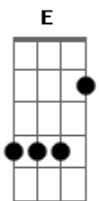

© ukulele-chords.com