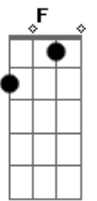

© ukulele-chords.com