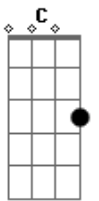

© ukulele-chords.com