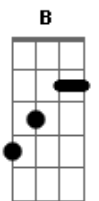

© ukulele-chords.com