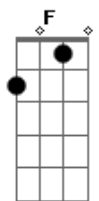

© ukulele-chords.com