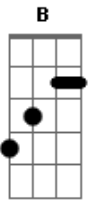

© ukulele-chords.com