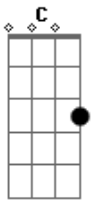

Dead Fish - Iceberg

Tom: C

A=Murilo B=Philippe

intro #A X4 =play 4x #=play 6x

intro #B =play 6x

end-intro #A

end-intro #B

verse #A X2 =play 6x #=play 3x =play 3x with some palm-muting

verse #B X2

chorus #A X2 =play 6x

chorus #B X2 <<<=pick-slide second time

then play A&B intro

verse2 #A =play 3x with some palm-muting

verse2 #B =play 3x #=play 6x

then play A&B verse and chorus

bridge #A X5 m=palm-muting M=hard palm-muting

bridge #B

bridge2 #B X16

bridge2 #A =play 16x

bridge3 #A =play ??x

then play bridge1 #B X2

end-part #A X2

end-part #A&B

Ter olhos e não ver...

Acordes

© ukulele-chords.com