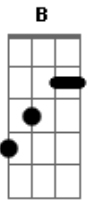

© ukulele-chords.com