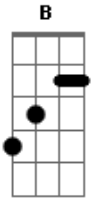

© ukulele-chords.com