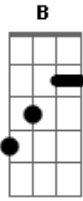

© ukulele-chords.com