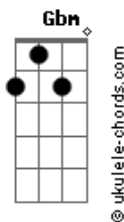

Dead By Sunrise - Into You

tom:

Intro: **B** **D** **G** **F**
E **D** **E**

B **D** **G**
 Smoke another cigarette it kills the pain
E **D** **E**
 That's all that's left of me anymore
B **D** **G**
 Choking on all my regrets feeling the strain
E **D** **E**
 In every breath stumble as I crawl

Bm **D** **D**
 Then I fa~~~~ll into you
G

And I fade away
Bm **D** **D**
 i fa~~~~ll into you
G
 And I fade

B **D** **G**
 Like a crutch you carry me without restraint
E **D** **E**
 Back to a place where I am not alone
B **D** **G**
 I'm a man whose tragedies have been replaced
E **D** **E**
 With memories tattooed upon me soul

Bm **D** **D**
 Then I fa~~~~ll into you
G

And I fade away
Bm **D** **D**
 i fa~~~~ll into you
G
 And I fade

Gbm
 You said time to tear down the walls
Gbm **G**
 You know not every things your fault

Acordes