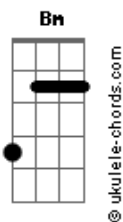

Dead By Sunrise - Into You

tom:

Intro: **B** **D** **G** **F**
E **D** **E**

B **D** **G**
Smoke another cigarette it kills the pain
E **D** **E**
That's all that's left of me anymore
B **D** **G**
Choking on all my regrets feeling the strain
E **D** **E**
In every breath stumble as I crawl

Bm **D** **D**
Then I fa~~~~ll into you
G

And I fade away
Bm **D** **D**
i fa~~~~ll into you
G
And I fade

B **D** **G**
Like a crutch you carry me without restraint
E **D** **E**
Back to a place where I am not alone
B **D** **G**
I'm a man whose tragedies have been replaced
E **D** **E**
With memories tattooed upon me soul

Bm **D** **D**
Then I fa~~~~ll into you
G

And I fade away
Bm **D** **D**
i fa~~~~ll into you
G
And I fade

Gbm
You said time to tear down the walls
Gbm **G**
You know not every things your fault

Acordes

G
Put it away our mistakes have brought us here today
Gbm
You say just look how far you've come
Gbm **G**
Despite all the things you've done
G
You'll always be the one to catch me

A **Bm** **D** **D**
When I fa~~~~ll into you
G
And I fade away
Bm **D** **D**
I fa~~~~ll into you
G
And I fade

B **D** **G**
Say goodbye to yesterday I made it through
E **D** **E**
I'm here today despite what I was told
B **D**
You where there to rescue me
G **E** **G**
You shined a light so I could see

Bm **D** **D**
Then I fa~~~~ll into you
G
And I fade away
Bm **D** **D**
i fa~~~~ll into you
G
And I fade

Bm **D** **D**
Then i|fa~~~~ll into you
G
And I fade away
Bm **D** **D**
i fa~~~~ll into you
G
And I fade