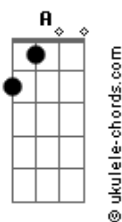

Dead By Sunrise - Into You

tom:

Intro: **B** **D** **G** **F**
E **D** **E**

B **D** **G**
Smoke another cigarette it kills the pain
E **D** **E**
That's all that's left of me anymore
B **D** **G**
Choking on all my regrets feeling the strain
E **D** **E**
In every breath stumble as I crawl

Bm **D** **D**
Then I fa~~~~ll into you
G

And I fade away
Bm **D** **D**
i fa~~~~ll into you
G
And I fade

B **D** **G**
Like a crutch you carry me without restraint
E **D** **E**
Back to a place where I am not alone
B **D** **G**
I'm a man whose tragedies have been replaced
E **D** **E**
With memories tattooed upon me soul

Bm **D** **D**
Then I fa~~~~ll into you
G

And I fade away
Bm **D** **D**
i fa~~~~ll into you
G
And I fade

Gbm
You said time to tear down the walls
Gbm **G**
You know not every things your fault

Acordes

G
Put it away our mistakes have brought us here today
Gbm
You say just look how far you've come
Gbm **G**
Despite all the things you've done
G
You'll always be the one to catch me

A **Bm** **D** **D**
When I fa~~~~ll into you
G
And I fade away
Bm **D** **D**
I fa~~~~ll into you
G
And I fade

B **D** **G**
Say goodbye to yesterday I made it through
E **D** **E**
I'm here today despite what I was told
B **D**
You where there to rescue me
G **E** **G**
You shined a light so I could see

Bm **D** **D**
Then I fa~~~~ll into you
G
And I fade away
Bm **D** **D**
i fa~~~~ll into you
G
And I fade

Bm **D** **D**
Then i|fa~~~~ll into you
G
And I fade away
Bm **D** **D**
i fa~~~~ll into you
G
And I fade