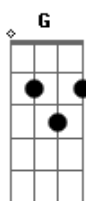

© ukulele-chords.com