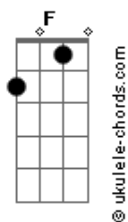

Dead By Sunrise - Into You

tom:

Intro: **B** **D** **G** **F**
E **D** **E**

B **D** **G**
Smoke another cigarette it kills the pain
E **D** **E**
That's all that's left of me anymore
B **D** **G**
Choking on all my regrets feeling the strain
E **D** **E**
In every breath stumble as I crawl

Bm **D** **D**
Then I fa~~~~ll into you
G

And I fade away
Bm **D** **D**
i fa~~~~ll into you
G
And I fade

B **D** **G**
Like a crutch you carry me without restraint
E **D** **E**
Back to a place where I am not alone
B **D** **G**
I'm a man whose tragedies have been replaced
E **D** **E**
With memories tattooed upon me soul

Bm **D** **D**
Then I fa~~~~ll into you
G

And I fade away
Bm **D** **D**
i fa~~~~ll into you
G
And I fade

Gbm
You said time to tear down the walls
Gbm **G**
You know not every things your fault

Acordes

G
Put it away our mistakes have brought us here today
Gbm
You say just look how far you've come
Gbm **G**
Despite all the things you've done
G
You'll always be the one to catch me

A **Bm** **D** **D**
When I fa~~~~ll into you
G
And I fade away
Bm **D** **D**
I fa~~~~ll into you
G
And I fade

B **D** **G**
Say goodbye to yesterday I made it through
E **D** **E**
I'm here today despite what I was told
B **D**
You where there to rescue me
G **E** **G**
You shined a light so I could see

Bm **D** **D**
Then I fa~~~~ll into you
G
And I fade away
Bm **D** **D**
i fa~~~~ll into you
G
And I fade

Bm **D** **D**
Then i|fa~~~~ll into you
G
And I fade away
Bm **D** **D**
i fa~~~~ll into you
G
And I fade