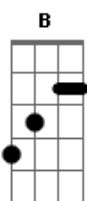

© ukulele-chords.com