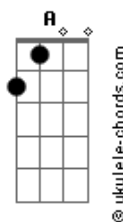

Dead By Sunrise - Into You

tom:

Intro: **B** **D** **G** **F**
E **D** **E**

B **D** **G**
 Smoke another cigarette it kills the pain
E **D** **E**
 That's all that's left of me anymore
B **D** **G**
 Choking on all my regrets feeling the strain
E **D** **E**
 In every breath stumble as I crawl

Bm **D** **D**
 Then I fa~~~~ll into you
G

And I fade away
Bm **D** **D**
 i fa~~~~ll into you
G
 And I fade

B **D** **G**
 Like a crutch you carry me without restraint
E **D** **E**
 Back to a place where I am not alone
B **D** **G**
 I'm a man whose tragedies have been replaced
E **D** **E**
 With memories tattooed upon me soul

Bm **D** **D**
 Then I fa~~~~ll into you
G

And I fade away
Bm **D** **D**
 i fa~~~~ll into you
G
 And I fade

Gbm
 You said time to tear down the walls
Gbm **G**
 You know not every things your fault

Acordes