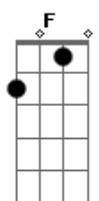

Dead By Sunrise - Into You

tom:

Intro: **B** **D** **G** **F**
E **D** **E**

B **D** **G**
 Smoke another cigarette it kills the pain
E **D** **E**
 That's all that's left of me anymore
B **D** **G**
 Choking on all my regrets feeling the strain
E **D** **E**
 In every breath stumble as I crawl

Bm **D** **D**
 Then I fa~~~~ll into you
G

And I fade away
Bm **D** **D**
 i fa~~~~ll into you
G
 And I fade

B **D** **G**
 Like a crutch you carry me without restraint
E **D** **E**
 Back to a place where I am not alone
B **D** **G**
 I'm a man whose tragedies have been replaced
E **D** **E**
 With memories tattooed upon me soul

Bm **D** **D**
 Then I fa~~~~ll into you
G

And I fade away
Bm **D** **D**
 i fa~~~~ll into you
G
 And I fade

Gbm
 You said time to tear down the walls
Gbm **G**
 You know not every things your fault

Acordes