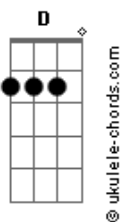

Dead By Sunrise - Into You

tom:

Intro: **B** **D** **G** **F**
E **D** **E**

B **D** **G**
Smoke another cigarette it kills the pain
E **D** **E**
That's all that's left of me anymore
B **D** **G**
Choking on all my regrets feeling the strain
E **D** **E**
In every breath stumble as I crawl

Bm **D** **D**
Then I fa~~~~ll into you
G

And I fade away
Bm **D** **D**
i fa~~~~ll into you
G
And I fade

B **D** **G**
Like a crutch you carry me without restraint
E **D** **E**
Back to a place where I am not alone
B **D** **G**
I'm a man whose tragedies have been replaced
E **D** **E**
With memories tattooed upon me soul

Bm **D** **D**
Then I fa~~~~ll into you
G

And I fade away
Bm **D** **D**
i fa~~~~ll into you
G
And I fade

Gbm
You said time to tear down the walls
Gbm **G**
You know not every things your fault

Acordes

G
Put it away our mistakes have brought us here today
Gbm
You say just look how far you've come
Gbm **G**
Despite all the things you've done
G
You'll always be the one to catch me

A **Bm** **D** **D**
When I fa~~~~ll into you
G
And I fade away
Bm **D** **D**
I fa~~~~ll into you
G
And I fade

B **D** **G**
Say goodbye to yesterday I made it through
E **D** **E**
I'm here today despite what I was told
B **D**
You where there to rescue me
G **E** **G**
You shined a light so I could see

Bm **D** **D**
Then I fa~~~~ll into you
G
And I fade away
Bm **D** **D**
i fa~~~~ll into you
G
And I fade

Bm **D** **D**
Then i|fa~~~~ll into you
G
And I fade away
Bm **D** **D**
i fa~~~~ll into you
G
And I fade