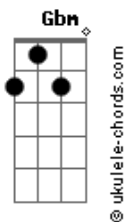

Dead By Sunrise - Into You

tom:

Intro: **B** **D** **G** **F**
E **D** **E**

B **D** **G**
Smoke another cigarette it kills the pain
E **D** **E**
That's all that's left of me anymore
B **D** **G**
Choking on all my regrets feeling the strain
E **D** **E**
In every breath stumble as I crawl

Bm **D** **D**
Then I fa~~~~ll into you
G

And I fade away
Bm **D** **D**
i fa~~~~ll into you
G
And I fade

B **D** **G**
Like a crutch you carry me without restraint
E **D** **E**
Back to a place where I am not alone
B **D** **G**
I'm a man whose tragedies have been replaced
E **D** **E**
With memories tattooed upon me soul

Bm **D** **D**
Then I fa~~~~ll into you
G

And I fade away
Bm **D** **D**
i fa~~~~ll into you
G
And I fade

Gbm
You said time to tear down the walls
Gbm **G**
You know not every things your fault

Acordes

G
Put it away our mistakes have brought us here today
Gbm
You say just look how far you've come
Gbm **G**
Despite all the things you've done
G
You'll always be the one to catch me

A **Bm** **D** **D**
When I fa~~~~ll into you
G
And I fade away
Bm **D** **D**
I fa~~~~ll into you
G
And I fade

B **D** **G**
Say goodbye to yesterday I made it through
E **D** **E**
I'm here today despite what I was told
B **D**
You where there to rescue me
G **E** **G**
You shined a light so I could see

Bm **D** **D**
Then I fa~~~~ll into you
G
And I fade away
Bm **D** **D**
i fa~~~~ll into you
G
And I fade

Bm **D** **D**
Then i|fa~~~~ll into you
G
And I fade away
Bm **D** **D**
i fa~~~~ll into you
G
And I fade