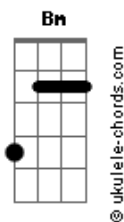

Dead By Sunrise - Into You

tom:

Intro: **B** **D** **G** **F**
E **D** **E**

B **D** **G**
 Smoke another cigarette it kills the pain
E **D** **E**
 That's all that's left of me anymore
B **D** **G**
 Choking on all my regrets feeling the strain
E **D** **E**
 In every breath stumble as I crawl

Bm **D** **D**
 Then I fa~~~~ll into you
G

And I fade away
Bm **D** **D**
 i fa~~~~ll into you
G
 And I fade

B **D** **G**
 Like a crutch you carry me without restraint
E **D** **E**
 Back to a place where I am not alone
B **D** **G**
 I'm a man whose tragedies have been replaced
E **D** **E**
 With memories tattooed upon me soul

Bm **D** **D**
 Then I fa~~~~ll into you
G

And I fade away
Bm **D** **D**
 i fa~~~~ll into you
G
 And I fade

Gbm
 You said time to tear down the walls
Gbm **G**
 You know not every things your fault

Acordes