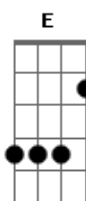

© ukulele-chords.com