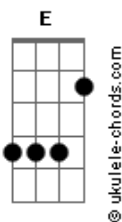

Dead By Sunrise - Into You

tom:

Intro: **B** **D** **G** **F**
E **D** **E**

B **D** **G**
Smoke another cigarette it kills the pain
E **D** **E**
That's all that's left of me anymore
B **D** **G**
Choking on all my regrets feeling the strain
E **D** **E**
In every breath stumble as I crawl

Bm **D** **D**
Then I fa~~~~ll into you
G

And I fade away
Bm **D** **D**
i fa~~~~ll into you
G
And I fade

B **D** **G**
Like a crutch you carry me without restraint
E **D** **E**
Back to a place where I am not alone
B **D** **G**
I'm a man whose tragedies have been replaced
E **D** **E**
With memories tattooed upon me soul

Bm **D** **D**
Then I fa~~~~ll into you
G

And I fade away
Bm **D** **D**
i fa~~~~ll into you
G
And I fade

Gbm
You said time to tear down the walls
Gbm **G**
You know not every things your fault

Acordes

G
Put it away our mistakes have brought us here today
Gbm
You say just look how far you've come
Gbm **G**
Despite all the things you've done
G
You'll always be the one to catch me

A **Bm** **D** **D**
When I fa~~~~ll into you
G
And I fade away
Bm **D** **D**
I fa~~~~ll into you
G
And I fade

B **D** **G**
Say goodbye to yesterday I made it through
E **D** **E**
I'm here today despite what I was told
B **D**
You where there to rescue me
G **E** **G**
You shined a light so I could see

Bm **D** **D**
Then I fa~~~~ll into you
G
And I fade away
Bm **D** **D**
i fa~~~~ll into you
G
And I fade

Bm **D** **D**
Then i|fa~~~~ll into you
G
And I fade away
Bm **D** **D**
i fa~~~~ll into you
G
And I fade