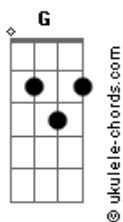

Dead By Sunrise - Into You

tom:

Intro: **B** **D** **G** **F**
E **D** **E**

B **D** **G**
Smoke another cigarette it kills the pain
E **D** **E**
That's all that's left of me anymore
B **D** **G**
Choking on all my regrets feeling the strain
E **D** **E**
In every breath stumble as I crawl

Bm **D** **D**
Then I fa~~~~ll into you
G

And I fade away
Bm **D** **D**
i fa~~~~ll into you
G
And I fade

B **D** **G**
Like a crutch you carry me without restraint
E **D** **E**
Back to a place where I am not alone
B **D** **G**
I'm a man whose tragedies have been replaced
E **D** **E**
With memories tattooed upon me soul

Bm **D** **D**
Then I fa~~~~ll into you
G

And I fade away
Bm **D** **D**
i fa~~~~ll into you
G
And I fade

Gbm
You said time to tear down the walls
Gbm **G**
You know not every things your fault

Acordes

G
Put it away our mistakes have brought us here today
Gbm
You say just look how far you've come
Gbm **G**
Despite all the things you've done
G
You'll always be the one to catch me

A **Bm** **D** **D**
When I fa~~~~ll into you
G
And I fade away
Bm **D** **D**
I fa~~~~ll into you
G
And I fade

B **D** **G**
Say goodbye to yesterday I made it through
E **D** **E**
I'm here today despite what I was told
B **D**
You where there to rescue me
G **E** **G**
You shined a light so I could see

Bm **D** **D**
Then I fa~~~~ll into you
G
And I fade away
Bm **D** **D**
i fa~~~~ll into you
G
And I fade

Bm **D** **D**
Then i|fa~~~~ll into you
G
And I fade away
Bm **D** **D**
i fa~~~~ll into you
G
And I fade