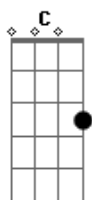

© ukulele-chords.com