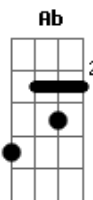

© ukulele-chords.com