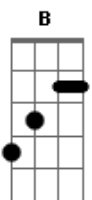

© ukulele-chords.com