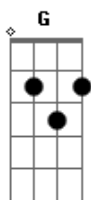

DeFalla - Screw You Susie Doll

Tom: D
Intro: A A G D E G Ab A

REFRÃO (2x):

A G D
Screw you, Suzie Doll
A G D
Down on your knees and now you suck my balls

A
Don't bright to start the night
A G D
You don't look like feeling fine tonight

A
Tonight, looking for your inner light
A G D
You're lost, babe, hold on tight, look out!

REFRÃO (2x):

A G D
Screw you, Suzie Doll

A G D
Down on your knees and now you suck my balls

C G
Call me, call me, little doll
E
Show me now that you can fall
C G
Screw you brain, no complain
B
As for pain, call me insane,
As for pain, call me insane!

REFRÃO (2x):

A G D
Screw you, Suzie Doll
A G D
Down on your knees and now you suck my balls

Screw you, Suzie Doll
Screw you, Suzie Doll, screw you!

Acordes

© ukulele-chords.com

© ukulele-chords.com

© ukulele-chords.com