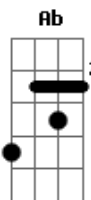

© ukulele-chords.com