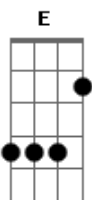

DeFalla - Screw You Susie Doll

Tom: D
Intro: A A G D E G Ab A

REFRÃO (2x):

A G D
Screw you, Suzie Doll
A G D
Down on your knees and now you suck my balls

A
Don't bright to start the night
You don't look like feeling fine tonight

A G D
Tonight, looking for your inner light
You're lost, babe, hold on tight, look out!

REFRÃO (2x):

A G D
Screw you, Suzie Doll

A G D
Down on your knees and now you suck my balls

C G
Call me, call me, little doll
E
Show me now that you can fall
C G
Screw you brain, no complain
B
As for pain, call me insane,
As for pain, call me insane!

REFRÃO (2x):

A G D
Screw you, Suzie Doll
A G D
Down on your knees and now you suck my balls

Screw you, Suzie Doll
Screw you, Suzie Doll, screw you!

Acordes

© ukulele-chords.com

© ukulele-chords.com

© ukulele-chords.com