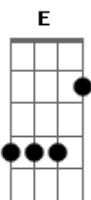

DeFalla - Screw You Susie Doll

Tom: D
Intro: A A G D E G Ab A

REFRÃO (2x):

A G D
Screw you, Suzie Doll
A G D
Down on your knees and now you suck my balls

A
Don't bright to start the night
A G D
You don't look like feeling fine tonight

A
Tonight, looking for your inner light
A G D
You're lost, babe, hold on tight, look out!

REFRÃO (2x):

A G D
Screw you, Suzie Doll

A G D
Down on your knees and now you suck my balls

C G
Call me, call me, little doll
E
Show me now that you can fall
C G
Screw you brain, no complain
B
As for pain, call me insane,
As for pain, call me insane!

REFRÃO (2x):

A G D
Screw you, Suzie Doll
A G D
Down on your knees and now you suck my balls

Screw you, Suzie Doll
Screw you, Suzie Doll, screw you!

Acordes

© ukulele-chords.com

© ukulele-chords.com

© ukulele-chords.com