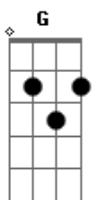

DeFalla - Screw You Susie Doll

Tom: D
Intro: A A G D E G Ab A

REFRÃO (2x):

A G D
Screw you, Suzie Doll
A G D
Down on your knees and now you suck my balls

A
Don't bright to start the night
You don't look like feeling fine tonight

A G D
Tonight, looking for your inner light
You're lost, babe, hold on tight, look out!

REFRÃO (2x):

A G D
Screw you, Suzie Doll

A G D
Down on your knees and now you suck my balls

C G
Call me, call me, little doll
E
Show me now that you can fall
C G
Screw you brain, no complain
B
As for pain, call me insane,
As for pain, call me insane!

REFRÃO (2x):

A G D
Screw you, Suzie Doll
A G D
Down on your knees and now you suck my balls

Screw you, Suzie Doll
Screw you, Suzie Doll, screw you!

Acordes

© ukulele-chords.com

© ukulele-chords.com

© ukulele-chords.com