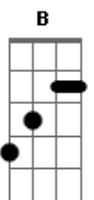

© ukulele-chords.com