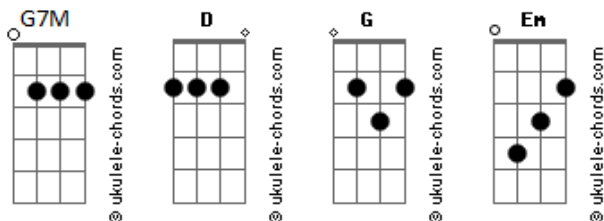

Dayglow - Hot Rod

tom:

Intro: D

(G G7M D Em)
(G G7M D Em)
(G G7M D Em)
(G G7M D Em)

[Primeira Parte]

G D
My memory is not like the other one
Em
Turn to strike my face
G D
Always second place
Em G
Tell me again why is it I
D
Never can do anything right?
Em G D
Complicated theories of life, sarcastically

[Refrão]

Em G
But we both know
D
The way it's gonna go
Em G G7M
In the same way
D
Maybe I'm not all that you thought
Em G
And we don't move
D
Like we used to do
Em G
In the same way

Maybe you're not such a hot rod

(D Em)

[Segunda Parte]

G D
Take back again all that I ever was
Em G
It was only just a face
D
I never thought of it that way
Em

Acordes

But what do I know
G
I'm sorry for
D
Not wanting to be your décor
Em G D
Truth is such a violent force, pushing you away

[Refrão]

G
But we both know
D
The way it's gonna go
Em G
In the same way
Maybe I'm not
G7M D
All that you thought
Em G
And we don't move
D
Like we used to do
Em G
In the same way
D Em
Maybe you're not such a hot rod uh

(G D Em)
(G D Em)
(G D Em)
(G D)

[Refrão]

Em G
Oh we both know
D
The way it's gonna go
Em G
In the same way
Maybe I'm not
G7M D
All that you thought
Em G
And we don't move
D
Like we used to do
Em G
In the same way

Maybe you're not such a hot rod

[Final] D Em