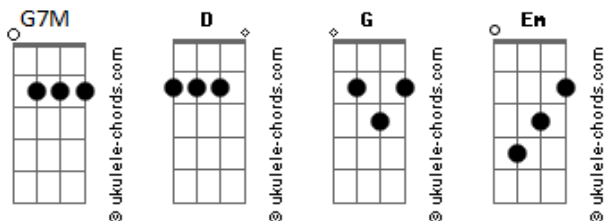

Dayglow - Hot Rod

tom:

Intro: D

(G G7M D Em)
 (G G7M D Em)
 (G G7M D Em)
 (G G7M D Em)

[Primeira Parte]

G D
 My memory is not like the other one
 Em
 Turn to strike my face
 G D
 Always second place
 Em G
 Tell me again why is it I
 D
 Never can do anything right?
 Em G D
 Complicated theories of life, sarcastically

[Refrão]

Em G
 But we both know
 D
 The way it's gonna go
 Em G G7M
 In the same way
 D
 Maybe I'm not all that you thought
 Em G
 And we don't move
 D
 Like we used to do
 Em G
 In the same way

Maybe you're not such a hot rod

(D Em)

[Segunda Parte]

G D
 Take back again all that I ever was
 Em G
 It was only just a face
 D
 I never thought of it that way
 Em

Acordes

But what do I know
 G
 I'm sorry for
 D
 Not wanting to be your décor
 Em G D
 Truth is such a violent force, pushing you away