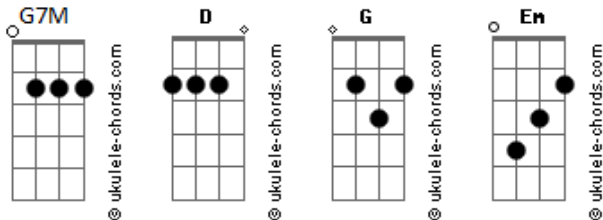

Dayglow - Hot Rod

tom:

Intro: D

(G G7M D Em)
(G G7M D Em)
(G G7M D Em)
(G G7M D Em)

[Primeira Parte]

G D
My memory is not like the other one
Em
Turn to strike my face
G D
Always second place
Em G
Tell me again why is it I
D
Never can do anything right?
Em G D
Complicated theories of life, sarcastically

[Refrão]

Em G
But we both know
D
The way it's gonna go
Em G G7M
In the same way
D
Maybe I'm not all that you thought
Em G
And we don't move
D
Like we used to do
Em G
In the same way

Maybe you're not such a hot rod

(D Em)

[Segunda Parte]

G D
Take back again all that I ever was
Em G
It was only just a face
D
I never thought of it that way
Em

Acordes

But what do I know
G
I'm sorry for
D
Not wanting to be your décor
Em G D
Truth is such a violent force, pushing you away

[Refrão]

G
But we both know
D
The way it's gonna go
Em G
In the same way
Maybe I'm not
G7M D
All that you thought
Em G
And we don't move
D
Like we used to do
Em G
In the same way
D Em
Maybe you're not such a hot rod uh

(G D Em)
(G D Em)
(G D Em)
(G D)

[Refrão]

Em G
Oh we both know
D
The way it's gonna go
Em G
In the same way
Maybe I'm not
G7M D
All that you thought
Em G
And we don't move
D
Like we used to do
Em G
In the same way

Maybe you're not such a hot rod

[Final] D Em