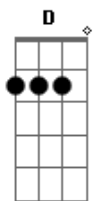

D7M D
So can I call you tonight?
D7M D
I'm trying to make up my mind
A A7M
Just how I feel
A A7M
Could you tell me what 's real?
D7M D
I hear your voice on the phone
D7M D
Now I'm no longer alone
A A7M
Just how I feel
A A7M
Could you tell me whats real anymore?
Cause I wouldn't know

D7M D
Voice so low
D7M D
Sneaking around, so it goes
A A7M
I always try my best to listen
A A7M
Picking up things that I can fidget
D7M D
Circle speed
D7M D
Pacing around, watching my feet
A A7M
Batteries drain, I get the memo

A A7M
I think that I might have to let you go
D7M D
So can I call you tonight?
D7M D
I 'm trying to make up my mind
A A7M
Just how I feel
A A7M
Could you tell me what 's real?
D7M D
I hear your voice on the phone
D7M D
Now I 'm no longer alone
A A7M
Just how I feel
A A7M
Could you tell me whats real anymore?
Cause I wouldn't know

A Dbm
A Dbm
Don 't go, don 't go so easy
A Dbm
Don 't go, don 't go and leave me
A Dbm
Don 't go, don 't go so easy
A Dbm
Don 't go, don 't go and leave me
A Dbm
Don 't go, don 't go so easy
A Dbm
Don 't go, don 't go and leave me
A Dbm
Don 't go, don 't go so easy
A Dbm
Don 't go, don 't go and leave me

D7M D
So can I call you tonight?
D7M D
I 'm trying to make up my mind
A A7M
Just how I feel
A A7M
Could you tell me what 's real?
D7M D
I hear your voice on the phone
D7M D
Now I 'm no longer alone
A A7M
Just how I feel
A A7M
Could you tell me whats real anymore?
Cause I wouldn't know

Acordes

© ukulele-chords.com