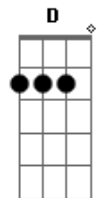

© ukulele-chords.com