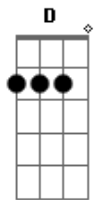

© ukulele-chords.com