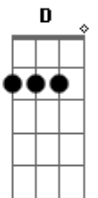

© ukulele-chords.com