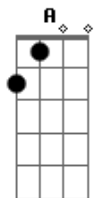

Em D G
I've got to break you free

C
Don't know why you'd ever say love

C
Knowing I'll never be enough

Em D G
Breaking the best part of me

C
When I dont let you do me like that

Em G C D
Can't keep pulling you back to me, me, me, me, me

Em G C D

Can't keep pulling you back to me, me, me, me, me

I'll never trust you after the things that I saw
Who wants an ever after if it ain't forever at all

We'll never turn back time, now lovin' you is an after thought
Too late to press rewind when all I want to do, do is sob

I've got to break you free
Don't know why you'd ever say love
Knowing I'll never be enough
Breaking the best part of me
When I dont let you do me like that
Can't keep pulling you back to me, me, me, me, me
Can't keep pulling you back to me, me, me, me, me

You'll never be the one 'cause it's not how it's supposed to be
Won't pull you back, pull you back, pull you back to me
I don't want your love baby we were never meant to be
It's not enough so your gonna have to break free

You'll never be the one 'cause it's not how it's supposed to be
Won't pull you back, pull you back, pull you back to me
I don't want your love baby we were never meant to be
It's not enough so your gonna have to break free
I've got to break you free
Don't know why you'd ever say love
Knowing I'll never be enough
Breaking the best part of me
When I dont let you do me like that
Can't keep pulling you back to me, me, me, me, me
Can't keep pulling you back to me, me, me, me, me

Acordes

© ukulele-chords.com