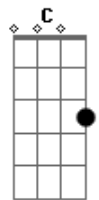

© ukulele-chords.com