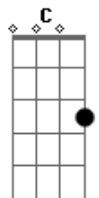

© ukulele-chords.com