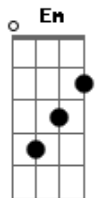

© ukulele-chords.com