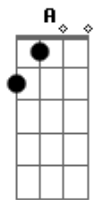

Em D G
I've got to break you free

C
Don't know why you'd ever say love

C
Knowing I'll never be enough

Em D G
Breaking the best part of me

C
When I dont let you do me like that

Em G C D
Can't keep pulling you back to me, me, me, me, me

Em G C D

Can't keep pulling you back to me, me, me, me, me

I'll never trust you after the things that I saw
Who wants an ever after if it ain't forever at all

We'll never turn back time, now lovin' you is an after thought
Too late to press rewind when all I want to do, do is sob

I've got to break you free
Don't know why you'd ever say love
Knowing I'll never be enough
Breaking the best part of me
When I dont let you do me like that
Can't keep pulling you back to me, me, me, me, me
Can't keep pulling you back to me, me, me, me, me

You'll never be the one 'cause it's not how it's supposed to be
Won't pull you back, pull you back, pull you back to me
I don't want your love baby we were never meant to be
It's not enough so your gonna have to break free

You'll never be the one 'cause it's not how it's supposed to be
Won't pull you back, pull you back, pull you back to me
I don't want your love baby we were never meant to be
It's not enough so your gonna have to break free
I've got to break you free
Don't know why you'd ever say love
Knowing I'll never be enough
Breaking the best part of me
When I dont let you do me like that
Can't keep pulling you back to me, me, me, me, me
Can't keep pulling you back to me, me, me, me, me

Acordes

© ukulele-chords.com