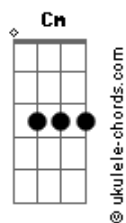

© ukulele-chords.com