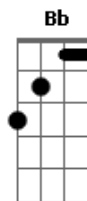

© ukulele-chords.com