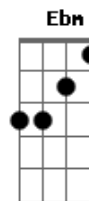

© ukulele-chords.com