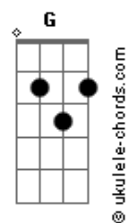

© ukulele-chords.com