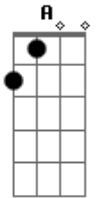

Day - Saturn's Rings

tom:
Capostraste na 2ª casa
A (forma dos acordes no tom de G)

Like Saturn's rings
You're all around me
Can't shake you off, don't want to
Don't you get it?
You and I are meant to be
And I've tried hard
To get you off my mind
And I thought

That I'd be better off without
But it turns out
You've built your house here
And I don't wanna be
Without your touch
I don't wanna be
Without your love
It's not really
Like I have a choice
But if I did
I would choose you over and over

Acordes

© ukulele-chords.com