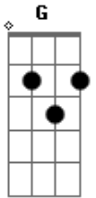

© ukulele-chords.com