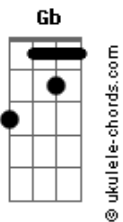

Dawid Podsiad?o - Where Did Your Love Go

tom:

Intro: Bm G Bm G
Bm G Gb

[Primeira Parte]

Bm G
I asked you to stop and go
Bm G
I've burnt all my feelings so
Bm G
So I can no longer see
Bm G
The damage I've left in here

[Segunda Parte]

Bm G
But I'm asking again to try
Bm G
I've seen all the monsters die
Bm G
Now I'm sure that I am the one to change
Gb
So I still, I still, I still ask

[Refrão]

Where did your love go?
G Gb
Is it real? Is it here?
Bm D
Where did your love go?
G Gb
Is it real?
Bm D
Where did your love go?
G Gb
Is it real? Is it here?
Bm D
Where did your love go right now?

Acordes

(G Gb)

[Terceira Parte]

Bm G
I'm begging the air to stop
Bm G
I know you think I'm feeling fine
Bm G
And you said the only world that I've seen
Gb
Is the world with my monsters living

[Refrão]

Where did your love go?
G Gb
Is it real? Is it here?
Bm D
Where did your love go?
G Gb
Is it real?
Bm D
Where did your love go?
G Gb
Is it real? Is it real?
Bm D
Where did your love go?
G
I know
Gb
It is worth
Bm D G
To find out
Gb
Find out, find out, find out