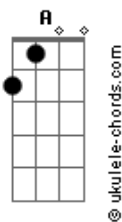

Dawid Podsiad?o - Where Did Your Love Go

tom:

Intro: Bm G Bm G
Bm G Gb

[Primeira Parte]

Bm G
I asked you to stop and go
Bm G
I've burnt all my feelings so
Bm G
So I can no longer see
Bm G
The damage I've left in here

[Segunda Parte]

Bm G
But I'm asking again to try
Bm G
I've seen all the monsters die
Bm G
Now I'm sure that I am the one to change
Gb
So I still, I still, I still ask

[Refrão]

Where did your love go?
G Gb
Is it real? Is it here?
Bm D
Where did your love go?
G Gb
Is it real?
Bm D
Where did your love go?
G Gb
Is it real? Is it here?
Bm D
Where did your love go right now?

Acordes

(G Gb)

[Terceira Parte]

Bm G
I'm begging the air to stop
Bm G
I know you think I'm feeling fine
Bm G
And you said the only world that I've seen
Gb
Is the world with my monsters living

[Refrão]

Where did your love go?
G Gb
Is it real? Is it here?
Bm D
Where did your love go?
G Gb
Is it real?
Bm D
Where did your love go?
G Gb
Is it real? Is it real?
Bm D
Where did your love go?
G
I know
Gb
It is worth
Bm D G
To find out
Gb
Find out, find out, find out