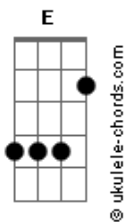

Dawid Podsiad?o - Where Did Your Love Go

tom:

Intro: Bm G Bm G
Bm G Gb

[Primeira Parte]

Bm G
I asked you to stop and go
Bm G
I've burnt all my feelings so
Bm G
So I can no longer see
Bm G
The damage I've left in here

[Segunda Parte]

Bm G
But I'm asking again to try
Bm G
I've seen all the monsters die
Bm G
Now I'm sure that I am the one to change
Gb
So I still, I still, I still ask

[Refrão]

Where did your love go?
G Gb
Is it real? Is it here?
Bm D
Where did your love go?
G Gb
Is it real?
Bm D
Where did your love go?
G Gb
Is it real? Is it here?
Bm D
Where did your love go right now?

Acordes

(G Gb)

[Terceira Parte]

Bm G
I'm begging the air to stop
Bm G
I know you think I'm feeling fine
Bm G
And you said the only world that I've seen
Gb
Is the world with my monsters living

[Refrão]

Where did your love go?
G Gb
Is it real? Is it here?
Bm D
Where did your love go?
G Gb
Is it real?
Bm D
Where did your love go?
G Gb
Is it real? Is it real?
Bm D
Where did your love go?
G
I know
Gb
It is worth
Bm D G
To find out
Gb
Find out, find out, find out