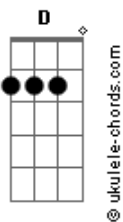

Dawid Podsiad?o - Where Did Your Love Go

tom:

Intro: Bm G Bm G
Bm G Gb

[Primeira Parte]

Bm G
I asked you to stop and go
Bm G
I've burnt all my feelings so
Bm G
So I can no longer see
Bm G
The damage I've left in here

[Segunda Parte]

Bm G
But I'm asking again to try
Bm G
I've seen all the monsters die
Bm G
Now I'm sure that I am the one to change
Gb
So I still, I still, I still ask

[Refrão]

Where did your love go?
G Gb
Is it real? Is it here?
Bm D
Where did your love go?
G Gb
Is it real?
Bm D
Where did your love go?
G Gb
Is it real? Is it here?
Bm D
Where did your love go right now?

Acordes

(G Gb)

[Terceira Parte]

Bm G
I'm begging the air to stop
Bm G
I know you think I'm feeling fine
Bm G
And you said the only world that I've seen
Gb
Is the world with my monsters living

[Refrão]

Where did your love go?
G Gb
Is it real? Is it here?
Bm D
Where did your love go?
G Gb
Is it real?
Bm D
Where did your love go?
G Gb
Is it real? Is it real?
Bm D
Where did your love go?
G
I know
Gb
It is worth
Bm D G
To find out
Gb
Find out, find out, find out