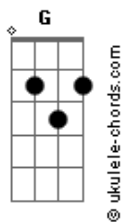

Dawid Podsiad?o - Where Did Your Love Go

tom:

Intro: Bm G Bm G
Bm G Gb

[Primeira Parte]

Bm G
I asked you to stop and go
Bm G
I've burnt all my feelings so
Bm G
So I can no longer see
Bm G
The damage I've left in here

[Segunda Parte]

Bm G
But I'm asking again to try
Bm G
I've seen all the monsters die
Bm G
Now I'm sure that I am the one to change
Gb
So I still, I still, I still ask

[Refrão]

Where did your love go?
G Gb
Is it real? Is it here?
Bm D
Where did your love go?
G Gb
Is it real?
Bm D
Where did your love go?
G Gb
Is it real? Is it here?
Bm D
Where did your love go right now?

Acordes

(G Gb)

[Terceira Parte]

Bm G
I'm begging the air to stop
Bm G
I know you think I'm feeling fine
Bm G
And you said the only world that I've seen
Gb
Is the world with my monsters living

[Refrão]

Where did your love go?
G Gb
Is it real? Is it here?
Bm D
Where did your love go?
G Gb
Is it real?
Bm D
Where did your love go?
G Gb
Is it real? Is it real?
Bm D
Where did your love go?
G
I know
Gb
It is worth
Bm D G
To find out
Gb
Find out, find out, find out