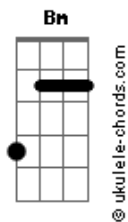

Dawid Podsiad?o - Where Did Your Love Go

tom:

Intro: Bm G Bm G
Bm G Gb

[Primeira Parte]

Bm G
I asked you to stop and go
Bm G
I've burnt all my feelings so
Bm G
So I can no longer see
Bm G
The damage I've left in here

[Segunda Parte]

Bm G
But I'm asking again to try
Bm G
I've seen all the monsters die
Bm G
Now I'm sure that I am the one to change
Gb
So I still, I still, I still ask

[Refrão]

Where did your love go?
G Gb
Is it real? Is it here?
Bm D
Where did your love go?
G Gb
Is it real?
Bm D
Where did your love go?
G Gb
Is it real? Is it here?
Bm D
Where did your love go right now?

Acordes

(G Gb)

[Terceira Parte]

Bm G
I'm begging the air to stop
Bm G
I know you think I'm feeling fine
Bm G
And you said the only world that I've seen
Gb
Is the world with my monsters living

[Refrão]

Where did your love go?
G Gb
Is it real? Is it here?
Bm D
Where did your love go?
G Gb
Is it real?
Bm D
Where did your love go?
G Gb
Is it real? Is it real?
Bm D
Where did your love go?
G
I know
Gb
It is worth
Bm D G
To find out
Gb
Find out, find out, find out