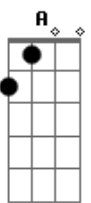

Intro: Am Em Am Em F Em Dm E
Ahh Ahh Ahh Ahh Ahh Ahh Ahh Ahh

Am Em
Distant moon, so big and bright

Am Em
Softest silver glowing through the night

F Em
High atop, the mountain gold

Dm E
Sun unseen, the world is cold

Am Em
Here I wait, and here I stand

Am Em
Early morning northern hour hand

F Em
Studying, in solitude

Dm E
Looking for, a hidden clue

F G Am
I wish, to see this world through my own eyes

F G Am
To calm, the elders and silence their cries

F G Am D
Because, of you I now gaze up and sing

F G A Am
The lullaby of the moon

Passagem: Am Em Am Em F Em Dm E
Ahh Ahh Ahh Ahh Ahh Ahh Ahh Ahh

Am Em
Found at last, I steal away

Am Em
Moving faster through the silent shade

F Em
Sea of stars, like flowers bloom

Dm E
Looking for, the hidden tomb

Am Em

Here I found, the crescent blade

Am Em
Forged by Rakkor, surely lunar made

F Em
Shining down, upon the earth

Dm E
Now they'll see, I'll prove my worth

F G Am
I wish, to see this world through my own eyes

F G Am
To calm, the elders and silence their cries

F G Am D
Because, of you I now gaze up and sing

F G A Am
The lullaby of the moon

Am Em
Condemned me to death

F C
With my last breath

F C
Sorrow and anger

D E
Fill my head

Am Em
Distant moon, so big and bright

Am Em
Softest silver glowing through the night

F Em
High atop, the mountain gold

Dm E
Sun unseen, the world is cold

Am Em
Now I know, my chosen path

Am Em
Higher calling they will know my wrath

F Em
Raise my relic blade

F Em
I will not be swayed

F G A
With the might of the moon by my side

Acordes

© ukulele-chords.com