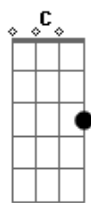

© ukulele-chords.com