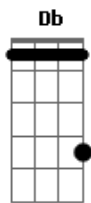

© ukulele-chords.com