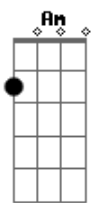

© ukulele-chords.com