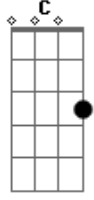

© ukulele-chords.com