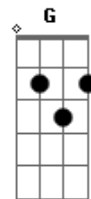

Am  
On my lov?, on my love

C  
I put that on my, on my love, on my love

F  
I put that on my love

Dm G  
I put that on my love

Am C  
That's on my love

F Dm G  
That's on my love

[Parte 2]

Am C  
I still need you deep in my heart (yeah, yeah)

## Acordes

© ukulele-chords.com

© ukulele-chords.com

© ukulele-chords.com

© ukulele-chords.com

© ukulele-chords.com

F  
That's on my love (yeah)

Dm G  
That's on my love (yeah), yeah

Am C  
You're the one thing I can't escape

F  
You're the fire to my warm embrace, yeah

Dm G  
That's on my love

[Pré-Refrão]

Am  
Into the dark, into the light, baby, I go

C  
Whether it's wrong, whether it's right, I will follow