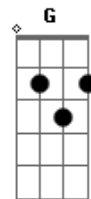

Am C Hear my pain, can you hear my prayer?

F Take my breath, can you take me there? (yeah)

Dm G That's on my love, yeah, yeah

[Pré-Refrão]

Am C Into the dark, into the light, baby, I go

C Whether it's wrong, whether it's right, I will follow

Dm G I put that on my, on my love, on my love

Am C I put that on my love

F I put that on my love

Dm G I put that on my love

Am C That's on my love

F That's on my love

[Parte 2]

Am C I still need you deep in my heart (yeah, yeah)

Acordes

© ukulele-chords.com

© ukulele-chords.com

© ukulele-chords.com

© ukulele-chords.com

© ukulele-chords.com

F That's on my love (yeah)

Dm G That's on my love (yeah), yeah

Am C You're the one thing I can't escape

F You're the fire to my warm embrace, yeah

Dm G That's on my love

[Pré-Refrão]

Am C Into the dark, into the light, baby, I go

C Whether it's wrong, whether it's right, I will follow