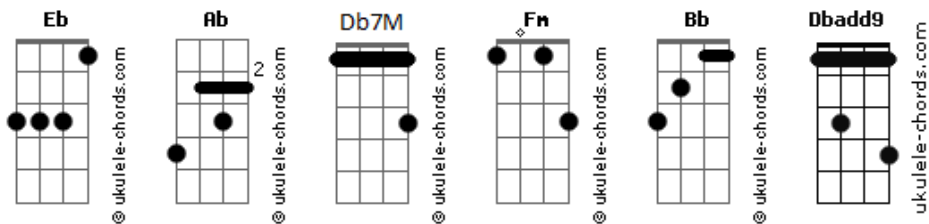

David Gray - This Year's Love

tom:

Intro: **Dbadd9** **Ab**
Eb Eb Dbadd9
Dbadd9 Db7M
Eb Eb Dbadd9
Dbadd9 Db7M
Eb Eb Ab Ab Ab
Fm

[Primeira Parte]

Dbadd9 Db7M Eb Eb Dbadd9
 This year's love had better last
Dbadd9 Db7M Eb Eb Dbadd9
 Hea-ven knows it's high time
Dbadd9 Db7M Eb Eb Ab Fm
 I've been waiting on my own too long
Dbadd9 Db7M Eb Eb Dbadd9
 When ya hold me like you do
Dbadd9 Db7M Eb Eb Dbadd9
 It feels so right oh now
Dbadd9 Db7M Eb
 I start to forget
Eb Ab
 How my heart gets torn
Fm
 When that hurt gets thrown
Bb Dbadd9
 Feeling like you can't go on

[Segunda Parte]

Dbadd9 Db7M Eb Eb Dbadd9
 Turning circles when time again
Dbadd9 Db7M Eb Eb Dbadd9
 It cuts like a knife oh now
Dbadd9 Db7M Eb Eb Ab Fm
 If ya love me got to know for sure
Dbadd9 Db7M Eb Eb Dbadd9
 Cos it takes something more this time
Dbadd9 Db7M Eb Eb Dbadd9
 Than sweet sweet lies
Dbadd9 Db7M Eb Eb Ab
 Before I open up my arms and fall
Fm

Acordes

Losing all control
Bb Dbadd9
 Every dream inside my soul

[Refrão]

Dbadd9
 Won't you kiss me
Ab
 On that midnight street
Fm
 Sweep me off my feet
Bb Dbadd9
 Singing 'ain't this life so sweet??

[Terceira Parte]