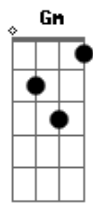

© ukulele-chords.com