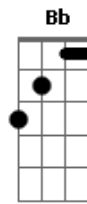

© ukulele-chords.com