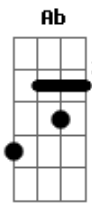

© ukulele-chords.com