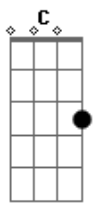

David Gray - Sail Away

tom:

Intro: Cm Cm C

[Refrão]

Cm
Sail away with me honey
Gm
I put my heart in your hands
Cm Ab Fm Cm
Sail away with me honey, now, now, now
Cm Eb Ab
Sail away with me
Ab Fm
What will be will be
Ab Bb F
I wanna hold you now, now, now

[Primeira Parte]

Eb Gm
Crazy skies are wild above me now
Eb Gm
Winter howling at my face
Eb Gm
And everything I held so dear
Cm Bb
Disappeared without a trace

[Segunda Parte]

Eb Gm
Of all the times I tasted love
Eb Gm
Never knew quite what I had
Eb Gm
Little darling if you hear me now
Cm Bb
Never needed you so bad
Ab Fm
Spinning round inside my head

[Refrão]

Acordes

© ukulele-chords.com