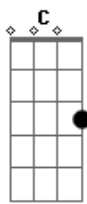

David Gray - Sail Away

tom:

Intro: Cm Cm C

[Refrão]

Cm
Sail away with me honey
Gm
I put my heart in your hands
Cm Ab Fm Cm
Sail away with me honey, now, now, now
Cm Eb Ab
Sail away with me
Ab Fm
What will be will be
Ab Bb F
I wanna hold you now, now, now

[Primeira Parte]

Eb Gm
Crazy skies are wild above me now
Eb Gm
Winter howling at my face
Eb Gm
And everything I held so dear
Cm Bb
Disappeared without a trace

[Segunda Parte]

Eb Gm
Of all the times I tasted love
Eb Gm
Never knew quite what I had
Eb Gm
Little darling if you hear me now
Cm Bb
Never needed you so bad
Ab Fm
Spinning round inside my head

[Refrão]

Acordes

© ukulele-chords.com