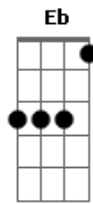

© ukulele-chords.com