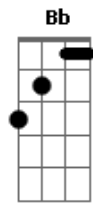

© ukulele-chords.com