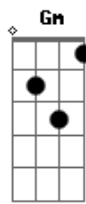

© ukulele-chords.com