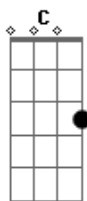

David Gray - Sail Away

tom:

Intro: Cm Cm C

[Refrão]

Cm
Sail away with me honey
Gm
I put my heart in your hands
Cm Ab Fm Cm
Sail away with me honey, now, now, now
Cm Eb Ab
Sail away with me
Ab Fm
What will be will be
Ab Bb F
I wanna hold you now, now, now

[Primeira Parte]

Eb Gm
Crazy skies are wild above me now
Eb Gm
Winter howling at my face
Eb Gm
And everything I held so dear
Cm Bb
Disappeared without a trace

[Segunda Parte]

Eb Gm
Of all the times I tasted love
Eb Gm
Never knew quite what I had
Eb Gm
Little darling if you hear me now
Cm Bb
Never needed you so bad
Ab Fm
Spinning round inside my head

[Refrão]

Acordes

© ukulele-chords.com