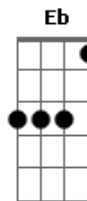

© ukulele-chords.com