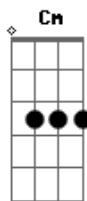

© ukulele-chords.com