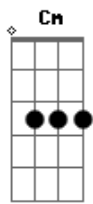

© ukulele-chords.com