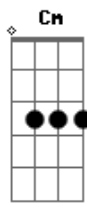

© ukulele-chords.com