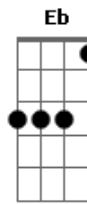

© ukulele-chords.com