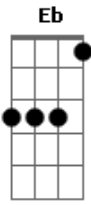

© ukulele-chords.com