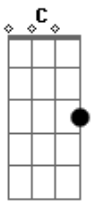

The grass was greener
The light was brighter
The taste was sweeter
The nights of wonder

(Uma oitava acima)

With friends surrounded
The dawn mist glowing
The water flowing
The endless river
Forever and ever

(.....)

(uma oitava acima)

[Solo] C Gm Ab Bb
C Eb Fm Ab

Acordes

© ukulele-chords.com