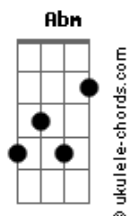

# David Duchovny - Half Life

tom:

Intro: E Abm A Gb A  
E Abm A Gb A

[Primeira Parte]

Dbm A  
Half my life by your side  
Dbm A E  
Through thick and thin, rain or shine  
A  
You are closer to me  
Am  
Than who I used to be  
Dbm A E  
How can half of everything  
Dbm A E  
Feel like less than nothing  
A  
Afraid to open my eyes  
Am Dbm Gbm A  
To nothing but open ski-i-i-ies

[Refrão]

E  
Unconditional love decays  
Abm  
Only fossilized hearts can break  
A E  
Every piece is indivisible  
E  
Love's field of vision got crossed  
Abm  
Tryin' to find two partitions at cost  
A E B  
You exercised apparitions and I got lost  
B  
In the half-life  
( E Abm A Gb A )

## Acordes

Am E  
It's gone gone gone

[Refrão]

E  
Unconditional love decays  
Abm  
Only fossilized hearts can break  
A E  
Every piece is indivisible  
E  
Love's field of vision got crossed  
Abm  
Tryin' to find two partitions at cost  
A E B  
You exercised apparitions and I got lost  
B Dbm  
In the half-life

[Ponte]

E  
I got lost  
Dbm E A  
I got lost  
Dbm Ab A  
I got lost but now I've found  
B E A  
That it's coming back around

[Refrão]

E  
Unconditional love decays  
Abm  
Only fossilized hearts can break  
A E  
Every piece is indivisible  
E  
Love's field of vision got crossed  
Abm  
Tryin' to find two partitions at cost  
A E B  
You exercised apparitions and I got lost  
B E  
In the half-life