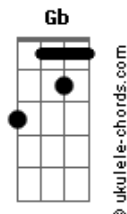

David Duchovny - Half Life

tom:

Intro: E Abm A Gb A
E Abm A Gb A

[Primeira Parte]

Dbm A
Half my life by your side
Dbm A E
Through thick and thin, rain or shine
A
You are closer to me
Am
Than who I used to be
Dbm A E
How can half of everything
Dbm A E
Feel like less than nothing
A
Afraid to open my eyes
Am Dbm Gbm A
To nothing but open ski-i-i-ies

[Refrão]

E
Unconditional love decays
Abm
Only fossilized hearts can break
A E
Every piece is indivisible
E
Love's field of vision got crossed
Abm
Tryin' to find two partitions at cost
A E B
You exercised apparitions and I got lost
B
In the half-life
(E Abm A Gb A)

[Segunda Parte]

Dbm E
Matter decays exponentially
Dbm A E Abm
Half-lives away dissolve eventually
A
It all winds up in the ground

Acordes

Am E
It's gone gone gone

[Refrão]

E
Unconditional love decays
Abm
Only fossilized hearts can break
A E
Every piece is indivisible
E
Love's field of vision got crossed
Abm
Tryin' to find two partitions at cost
A E B
You exercised apparitions and I got lost
B Dbm
In the half-life

[Ponte]

E
I got lost
Dbm E A
I got lost
Dbm Ab A
I got lost but now I've found
B E A
That it's coming back around

[Refrão]

E
Unconditional love decays
Abm
Only fossilized hearts can break
A E
Every piece is indivisible
E
Love's field of vision got crossed
Abm
Tryin' to find two partitions at cost
A E B
You exercised apparitions and I got lost
B E
In the half-life