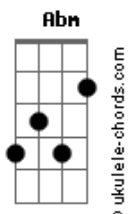

# David Duchovny - Half Life

tom:

Intro: E Abm A Gb A  
E Abm A Gb A

[Primeira Parte]

Dbm A  
Half my life by your side  
Dbm A E  
Through thick and thin, rain or shine  
A  
You are closer to me  
Am  
Than who I used to be  
Dbm A E  
How can half of everything  
Dbm A E  
Feel like less than nothing  
A  
Afraid to open my eyes  
Am Dbm Gbm A  
To nothing but open ski-i-i-ies

[Refrão]

E  
Unconditional love decays  
Abm  
Only fossilized hearts can break  
A E  
Every piece is indivisible  
E  
Love's field of vision got crossed  
Abm  
Tryin' to find two partitions at cost  
A E B  
You exercised apparitions and I got lost  
B  
In the half-life  
( E Abm A Gb A )

## Acordes

Am E  
It's gone gone gone

[Refrão]

E  
Unconditional love decays  
Abm  
Only fossilized hearts can break  
A E  
Every piece is indivisible  
E  
Love's field of vision got crossed  
Abm  
Tryin' to find two partitions at cost  
A E B  
You exercised apparitions and I got lost  
B Dbm  
In the half-life

[Ponte]

E  
I got lost  
Dbm E A  
I got lost  
Dbm Ab A  
I got lost but now I've found  
B E A  
That it's coming back around

[Refrão]

E  
Unconditional love decays  
Abm  
Only fossilized hearts can break  
A E  
Every piece is indivisible  
E  
Love's field of vision got crossed  
Abm  
Tryin' to find two partitions at cost  
A E B  
You exercised apparitions and I got lost  
B E  
In the half-life