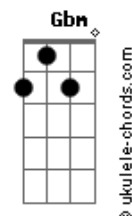

# David Duchovny - Half Life

tom:

Intro: E Abm A Gb A  
E Abm A Gb A

[Primeira Parte]

Dbm A  
Half my life by your side  
Dbm A E  
Through thick and thin, rain or shine  
A  
You are closer to me  
Am  
Than who I used to be  
Dbm A E  
How can half of everything  
Dbm A E  
Feel like less than nothing  
A  
Afraid to open my eyes  
Am Dbm Gbm A  
To nothing but open ski-i-i-ies

[Refrão]

E  
Unconditional love decays  
Abm  
Only fossilized hearts can break  
A E  
Every piece is indivisible  
E  
Love's field of vision got crossed  
Abm  
Tryin' to find two partitions at cost  
A E B  
You exercised apparitions and I got lost  
B  
In the half-life  
( E Abm A Gb A )

## Acordes

Am E  
It's gone gone gone

[Refrão]

E  
Unconditional love decays  
Abm  
Only fossilized hearts can break  
A E  
Every piece is indivisible  
E  
Love's field of vision got crossed  
Abm  
Tryin' to find two partitions at cost  
A E B  
You exercised apparitions and I got lost  
B Dbm  
In the half-life

[Ponte]

E  
I got lost  
Dbm E A  
I got lost  
Dbm Ab A  
I got lost but now I've found  
B E A  
That it's coming back around

[Refrão]

E  
Unconditional love decays  
Abm  
Only fossilized hearts can break  
A E  
Every piece is indivisible  
E  
Love's field of vision got crossed  
Abm  
Tryin' to find two partitions at cost  
A E B  
You exercised apparitions and I got lost  
B E  
In the half-life