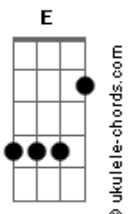

David Duchovny - Half Life

tom:

Intro: E Abm A Gb A
E Abm A Gb A

[Primeira Parte]

Dbm A
Half my life by your side
Dbm A E
Through thick and thin, rain or shine
A
You are closer to me
Am
Than who I used to be
Dbm A E
How can half of everything
Dbm A E
Feel like less than nothing
A
Afraid to open my eyes
Am Dbm Gbm A
To nothing but open ski-i-i-ies

[Refrão]

E
Unconditional love decays
Abm
Only fossilized hearts can break
A E
Every piece is indivisible
E
Love's field of vision got crossed
Abm
Tryin' to find two partitions at cost
A E B
You exercised apparitions and I got lost
B
In the half-life
(E Abm A Gb A)

[Segunda Parte]

Dbm E
Matter decays exponentially
Dbm A E Abm
Half-lives away dissolve eventually
A
It all winds up in the ground

Acordes

Am E
It's gone gone gone

[Refrão]

E
Unconditional love decays
Abm
Only fossilized hearts can break
A E
Every piece is indivisible
E
Love's field of vision got crossed
Abm
Tryin' to find two partitions at cost
A E B
You exercised apparitions and I got lost
B Dbm
In the half-life

[Ponte]

E
I got lost
Dbm E A
I got lost
Dbm Ab A
I got lost but now I've found
B E A
That it's coming back around

[Refrão]

E
Unconditional love decays
Abm
Only fossilized hearts can break
A E
Every piece is indivisible
E
Love's field of vision got crossed
Abm
Tryin' to find two partitions at cost
A E B
You exercised apparitions and I got lost
B E
In the half-life