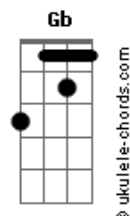

# David Duchovny - Half Life

tom:

Intro: E Abm A Gb A  
E Abm A Gb A

[Primeira Parte]

Dbm A  
Half my life by your side  
Dbm A E  
Through thick and thin, rain or shine  
A  
You are closer to me  
Am  
Than who I used to be  
Dbm A E  
How can half of everything  
Dbm A E  
Feel like less than nothing  
A  
Afraid to open my eyes  
Am Dbm Gbm A  
To nothing but open ski-i-i-ies

[Refrão]

E  
Unconditional love decays  
Abm  
Only fossilized hearts can break  
A E  
Every piece is indivisible  
E  
Love's field of vision got crossed  
Abm  
Tryin' to find two partitions at cost  
A E B  
You exercised apparitions and I got lost  
B  
In the half-life  
( E Abm A Gb A )

## Acordes

Am E  
It's gone gone gone

[Refrão]

E  
Unconditional love decays  
Abm  
Only fossilized hearts can break  
A E  
Every piece is indivisible  
E  
Love's field of vision got crossed  
Abm  
Tryin' to find two partitions at cost  
A E B  
You exercised apparitions and I got lost  
B Dbm  
In the half-life

[Ponte]

E  
I got lost  
Dbm E A  
I got lost  
Dbm Ab A  
I got lost but now I've found  
B E A  
That it's coming back around

[Refrão]

E  
Unconditional love decays  
Abm  
Only fossilized hearts can break  
A E  
Every piece is indivisible  
E  
Love's field of vision got crossed  
Abm  
Tryin' to find two partitions at cost  
A E B  
You exercised apparitions and I got lost  
B E  
In the half-life