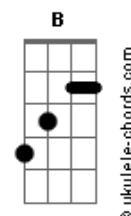

# David Duchovny - Half Life

tom:

Intro: E Abm A Gb A  
E Abm A Gb A

[Primeira Parte]

Dbm A  
Half my life by your side  
Dbm A E  
Through thick and thin, rain or shine  
A  
You are closer to me  
Am  
Than who I used to be  
Dbm A E  
How can half of everything  
Dbm A E  
Feel like less than nothing  
A  
Afraid to open my eyes  
Am Dbm Gbm A  
To nothing but open ski-i-i-ies

[Refrão]

E  
Unconditional love decays  
Abm  
Only fossilized hearts can break  
A E  
Every piece is indivisible  
E  
Love's field of vision got crossed  
Abm  
Tryin' to find two partitions at cost  
A E B  
You exercised apparitions and I got lost  
B  
In the half-life  
( E Abm A Gb A )

## Acordes

Am E  
It's gone gone gone

[Refrão]

E  
Unconditional love decays  
Abm  
Only fossilized hearts can break  
A E  
Every piece is indivisible  
E  
Love's field of vision got crossed  
Abm  
Tryin' to find two partitions at cost  
A E B  
You exercised apparitions and I got lost  
B Dbm  
In the half-life

[Ponte]

E  
I got lost  
Dbm E A  
I got lost  
Dbm Ab A  
I got lost but now I've found  
B E A  
That it's coming back around

[Refrão]

E  
Unconditional love decays  
Abm  
Only fossilized hearts can break  
A E  
Every piece is indivisible  
E  
Love's field of vision got crossed  
Abm  
Tryin' to find two partitions at cost  
A E B  
You exercised apparitions and I got lost  
B E  
In the half-life