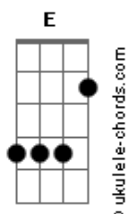

# David Duchovny - Half Life

tom:

Intro: E Abm A Gb A  
E Abm A Gb A

[Primeira Parte]

Dbm A  
Half my life by your side  
Dbm A E  
Through thick and thin, rain or shine  
A  
You are closer to me  
Am  
Than who I used to be  
Dbm A E  
How can half of everything  
Dbm A E  
Feel like less than nothing  
A  
Afraid to open my eyes  
Am Dbm Gbm A  
To nothing but open ski-i-i-ies

[Refrão]

E  
Unconditional love decays  
Abm  
Only fossilized hearts can break  
A E  
Every piece is indivisible  
E  
Love's field of vision got crossed  
Abm  
Tryin' to find two partitions at cost  
A E B  
You exercised apparitions and I got lost  
B  
In the half-life  
( E Abm A Gb A )

## Acordes

Am E  
It's gone gone gone

[Refrão]

E  
Unconditional love decays  
Abm  
Only fossilized hearts can break  
A E  
Every piece is indivisible  
E  
Love's field of vision got crossed  
Abm  
Tryin' to find two partitions at cost  
A E B  
You exercised apparitions and I got lost  
B Dbm  
In the half-life

[Ponte]

E  
I got lost  
Dbm E A  
I got lost  
Dbm Ab A  
I got lost but now I've found  
B E A  
That it's coming back around

[Refrão]

E  
Unconditional love decays  
Abm  
Only fossilized hearts can break  
A E  
Every piece is indivisible  
E  
Love's field of vision got crossed  
Abm  
Tryin' to find two partitions at cost  
A E B  
You exercised apparitions and I got lost  
B E  
In the half-life