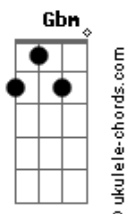

# David Duchovny - Half Life

tom:

Intro: E Abm A Gb A  
E Abm A Gb A

[Primeira Parte]

Dbm A  
Half my life by your side  
Dbm A E  
Through thick and thin, rain or shine  
A  
You are closer to me  
Am  
Than who I used to be  
Dbm A E  
How can half of everything  
Dbm A E  
Feel like less than nothing  
A  
Afraid to open my eyes  
Am Dbm Gbm A  
To nothing but open ski-i-i-ies

[Refrão]

E  
Unconditional love decays  
Abm  
Only fossilized hearts can break  
A E  
Every piece is indivisible  
E  
Love's field of vision got crossed  
Abm  
Tryin' to find two partitions at cost  
A E B  
You exercised apparitions and I got lost  
B  
In the half-life  
( E Abm A Gb A )

## Acordes

Am E  
It's gone gone gone

[Refrão]

E  
Unconditional love decays  
Abm  
Only fossilized hearts can break  
A E  
Every piece is indivisible  
E  
Love's field of vision got crossed  
Abm  
Tryin' to find two partitions at cost  
A E B  
You exercised apparitions and I got lost  
B Dbm  
In the half-life

[Ponte]

E  
I got lost  
Dbm E A  
I got lost  
Dbm Ab A  
I got lost but now I've found  
B E A  
That it's coming back around

[Refrão]

E  
Unconditional love decays  
Abm  
Only fossilized hearts can break  
A E  
Every piece is indivisible  
E  
Love's field of vision got crossed  
Abm  
Tryin' to find two partitions at cost  
A E B  
You exercised apparitions and I got lost  
B E  
In the half-life