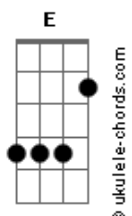

# David Duchovny - Half Life

tom:

Intro: E Abm A Gb A  
E Abm A Gb A

[Primeira Parte]

Dbm A  
Half my life by your side  
Dbm A E  
Through thick and thin, rain or shine  
A  
You are closer to me  
Am  
Than who I used to be  
Dbm A E  
How can half of everything  
Dbm A E  
Feel like less than nothing  
A  
Afraid to open my eyes  
Am Dbm Gbm A  
To nothing but open ski-i-i-ies

[Refrão]

E  
Unconditional love decays  
Abm  
Only fossilized hearts can break  
A E  
Every piece is indivisible  
E  
Love's field of vision got crossed  
Abm  
Tryin' to find two partitions at cost  
A E B  
You exercised apparitions and I got lost  
B  
In the half-life  
( E Abm A Gb A )

## Acordes

Am E  
It's gone gone gone

[Refrão]

E  
Unconditional love decays  
Abm  
Only fossilized hearts can break  
A E  
Every piece is indivisible  
E  
Love's field of vision got crossed  
Abm  
Tryin' to find two partitions at cost  
A E B  
You exercised apparitions and I got lost  
B Dbm  
In the half-life

[Ponte]

E  
I got lost  
Dbm E A  
I got lost  
Dbm Ab A  
I got lost but now I've found  
B E A  
That it's coming back around

[Refrão]

E  
Unconditional love decays  
Abm  
Only fossilized hearts can break  
A E  
Every piece is indivisible  
E  
Love's field of vision got crossed  
Abm  
Tryin' to find two partitions at cost  
A E B  
You exercised apparitions and I got lost  
B E  
In the half-life