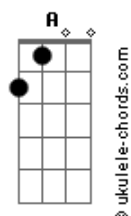

# David Duchovny - Half Life

tom:

Intro: E Abm A Gb A  
E Abm A Gb A

[Primeira Parte]

Dbm A  
Half my life by your side  
Dbm A E  
Through thick and thin, rain or shine  
A  
You are closer to me  
Am  
Than who I used to be  
Dbm A E  
How can half of everything  
Dbm A E  
Feel like less than nothing  
A  
Afraid to open my eyes  
Am Dbm Gbm A  
To nothing but open ski-i-i-ies

[Refrão]

E  
Unconditional love decays  
Abm  
Only fossilized hearts can break  
A E  
Every piece is indivisible  
E  
Love's field of vision got crossed  
Abm  
Tryin' to find two partitions at cost  
A E B  
You exercised apparitions and I got lost  
B  
In the half-life  
( E Abm A Gb A )

## Acordes

Am E  
It's gone gone gone

[Refrão]

E  
Unconditional love decays  
Abm  
Only fossilized hearts can break  
A E  
Every piece is indivisible  
E  
Love's field of vision got crossed  
Abm  
Tryin' to find two partitions at cost  
A E B  
You exercised apparitions and I got lost  
B Dbm  
In the half-life

[Ponte]

E  
I got lost  
Dbm E A  
I got lost  
Dbm Ab A  
I got lost but now I've found  
B E A  
That it's coming back around

[Refrão]

E  
Unconditional love decays  
Abm  
Only fossilized hearts can break  
A E  
Every piece is indivisible  
E  
Love's field of vision got crossed  
Abm  
Tryin' to find two partitions at cost  
A E B  
You exercised apparitions and I got lost  
B E  
In the half-life