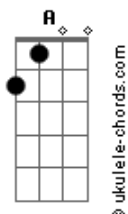

David Duchovny - Half Life

tom:

Intro: E Abm A Gb A
E Abm A Gb A

[Primeira Parte]

Dbm A
Half my life by your side
Dbm A E
Through thick and thin, rain or shine
A
You are closer to me
Am
Than who I used to be
Dbm A E
How can half of everything
Dbm A E
Feel like less than nothing
A
Afraid to open my eyes
Am Dbm Gbm A
To nothing but open ski-i-i-ies

[Refrão]

E
Unconditional love decays
Abm
Only fossilized hearts can break
A E
Every piece is indivisible
E
Love's field of vision got crossed
Abm
Tryin' to find two partitions at cost
A E B
You exercised apparitions and I got lost
B
In the half-life
(E Abm A Gb A)

[Segunda Parte]

Dbm E
Matter decays exponentially
Dbm A E Abm
Half-lives away dissolve eventually
A
It all winds up in the ground

Acordes

Am E
It's gone gone gone

[Refrão]

E
Unconditional love decays
Abm
Only fossilized hearts can break
A E
Every piece is indivisible
E
Love's field of vision got crossed
Abm
Tryin' to find two partitions at cost
A E B
You exercised apparitions and I got lost
B Dbm
In the half-life

[Ponte]

E
I got lost
Dbm E A
I got lost
Dbm Ab A
I got lost but now I've found
B E A
That it's coming back around

[Refrão]

E
Unconditional love decays
Abm
Only fossilized hearts can break
A E
Every piece is indivisible
E
Love's field of vision got crossed
Abm
Tryin' to find two partitions at cost
A E B
You exercised apparitions and I got lost
B E
In the half-life