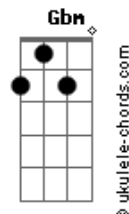

David Duchovny - Half Life

tom:

Intro: E Abm A Gb A
E Abm A Gb A

[Primeira Parte]

Dbm A
Half my life by your side
Dbm A E
Through thick and thin, rain or shine
A
You are closer to me
Am
Than who I used to be
Dbm A E
How can half of everything
Dbm A E
Feel like less than nothing
A
Afraid to open my eyes
Am Dbm Gbm A
To nothing but open ski-i-i-ies

[Refrão]

E
Unconditional love decays
Abm
Only fossilized hearts can break
A E
Every piece is indivisible
E
Love's field of vision got crossed
Abm
Tryin' to find two partitions at cost
A E B
You exercised apparitions and I got lost
B
In the half-life
(E Abm A Gb A)

[Segunda Parte]

Dbm E
Matter decays exponentially
Dbm A E Abm
Half-lives away dissolve eventually
A
It all winds up in the ground

Acordes

Am E
It's gone gone gone

[Refrão]

E
Unconditional love decays
Abm
Only fossilized hearts can break
A E
Every piece is indivisible
E
Love's field of vision got crossed
Abm
Tryin' to find two partitions at cost
A E B
You exercised apparitions and I got lost
B Dbm
In the half-life

[Ponte]

E
I got lost
Dbm E A
I got lost
Dbm Ab A
I got lost but now I've found
B E A
That it's coming back around

[Refrão]

E
Unconditional love decays
Abm
Only fossilized hearts can break
A E
Every piece is indivisible
E
Love's field of vision got crossed
Abm
Tryin' to find two partitions at cost
A E B
You exercised apparitions and I got lost
B E
In the half-life