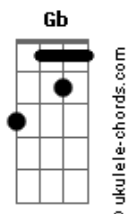

# David Duchovny - Half Life

tom:

Intro: E Abm A Gb A  
E Abm A Gb A

[Primeira Parte]

Dbm A  
Half my life by your side  
Dbm A E  
Through thick and thin, rain or shine  
A  
You are closer to me  
Am  
Than who I used to be  
Dbm A E  
How can half of everything  
Dbm A E  
Feel like less than nothing  
A  
Afraid to open my eyes  
Am Dbm Gbm A  
To nothing but open ski-i-i-ies

[Refrão]

E  
Unconditional love decays  
Abm  
Only fossilized hearts can break  
A E  
Every piece is indivisible  
E  
Love's field of vision got crossed  
Abm  
Tryin' to find two partitions at cost  
A E B  
You exercised apparitions and I got lost  
B  
In the half-life  
( E Abm A Gb A )

## Acordes

Am E  
It's gone gone gone

[Refrão]

E  
Unconditional love decays  
Abm  
Only fossilized hearts can break  
A E  
Every piece is indivisible  
E  
Love's field of vision got crossed  
Abm  
Tryin' to find two partitions at cost  
A E B  
You exercised apparitions and I got lost  
B Dbm  
In the half-life

[Ponte]

E  
I got lost  
Dbm E A  
I got lost  
Dbm Ab A  
I got lost but now I've found  
B E A  
That it's coming back around

[Refrão]

E  
Unconditional love decays  
Abm  
Only fossilized hearts can break  
A E  
Every piece is indivisible  
E  
Love's field of vision got crossed  
Abm  
Tryin' to find two partitions at cost  
A E B  
You exercised apparitions and I got lost  
B E  
In the half-life