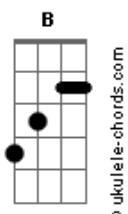

# David Duchovny - Half Life

tom:

Intro: E Abm A Gb A  
E Abm A Gb A

[Primeira Parte]

Dbm A  
Half my life by your side  
Dbm A E  
Through thick and thin, rain or shine  
A  
You are closer to me  
Am  
Than who I used to be  
Dbm A E  
How can half of everything  
Dbm A E  
Feel like less than nothing  
A  
Afraid to open my eyes  
Am Dbm Gbm A  
To nothing but open ski-i-i-ies

[Refrão]

E  
Unconditional love decays  
Abm  
Only fossilized hearts can break  
A E  
Every piece is indivisible  
E  
Love's field of vision got crossed  
Abm  
Tryin' to find two partitions at cost  
A E B  
You exercised apparitions and I got lost  
B  
In the half-life  
( E Abm A Gb A )

## Acordes

Am E  
It's gone gone gone

[Refrão]

E  
Unconditional love decays  
Abm  
Only fossilized hearts can break  
A E  
Every piece is indivisible  
E  
Love's field of vision got crossed  
Abm  
Tryin' to find two partitions at cost  
A E B  
You exercised apparitions and I got lost  
B Dbm  
In the half-life

[Ponte]

E  
I got lost  
Dbm E A  
I got lost  
Dbm Ab A  
I got lost but now I've found  
B E A  
That it's coming back around

[Refrão]

E  
Unconditional love decays  
Abm  
Only fossilized hearts can break  
A E  
Every piece is indivisible  
E  
Love's field of vision got crossed  
Abm  
Tryin' to find two partitions at cost  
A E B  
You exercised apparitions and I got lost  
B E  
In the half-life