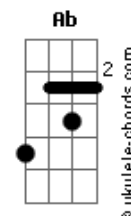

# David Duchovny - Half Life

tom:

Intro: E Abm A Gb A  
E Abm A Gb A

[Primeira Parte]

Dbm A  
Half my life by your side  
Dbm A E  
Through thick and thin, rain or shine  
A  
You are closer to me  
Am  
Than who I used to be  
Dbm A E  
How can half of everything  
Dbm A E  
Feel like less than nothing  
A  
Afraid to open my eyes  
Am Dbm Gbm A  
To nothing but open ski-i-i-ies

[Refrão]

E  
Unconditional love decays  
Abm  
Only fossilized hearts can break  
A E  
Every piece is indivisible  
E  
Love's field of vision got crossed  
Abm  
Tryin' to find two partitions at cost  
A E B  
You exercised apparitions and I got lost  
B  
In the half-life  
( E Abm A Gb A )

## Acordes

Am E  
It's gone gone gone

[Refrão]

E  
Unconditional love decays  
Abm  
Only fossilized hearts can break  
A E  
Every piece is indivisible  
E  
Love's field of vision got crossed  
Abm  
Tryin' to find two partitions at cost  
A E B  
You exercised apparitions and I got lost  
B Dbm  
In the half-life

[Ponte]

E  
I got lost  
Dbm E A  
I got lost  
Dbm Ab A  
I got lost but now I've found  
B E A  
That it's coming back around

[Refrão]

E  
Unconditional love decays  
Abm  
Only fossilized hearts can break  
A E  
Every piece is indivisible  
E  
Love's field of vision got crossed  
Abm  
Tryin' to find two partitions at cost  
A E B  
You exercised apparitions and I got lost  
B E  
In the half-life