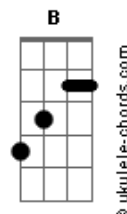

David Duchovny - Half Life

tom:

Intro: E Abm A Gb A
E Abm A Gb A

[Primeira Parte]

Dbm A
Half my life by your side
Dbm A E
Through thick and thin, rain or shine
A
You are closer to me
Am
Than who I used to be
Dbm A E
How can half of everything
Dbm A E
Feel like less than nothing
A
Afraid to open my eyes
Am Dbm Gbm A
To nothing but open ski-i-i-ies

[Refrão]

E
Unconditional love decays
Abm
Only fossilized hearts can break
A E
Every piece is indivisible
E
Love's field of vision got crossed
Abm
Tryin' to find two partitions at cost
A E B
You exercised apparitions and I got lost
B
In the half-life
(E Abm A Gb A)

[Segunda Parte]

Dbm E
Matter decays exponentially
Dbm A E Abm
Half-lives away dissolve eventually
A
It all winds up in the ground

Acordes

Am E
It's gone gone gone

[Refrão]

E
Unconditional love decays
Abm
Only fossilized hearts can break
A E
Every piece is indivisible
E
Love's field of vision got crossed
Abm
Tryin' to find two partitions at cost
A E B
You exercised apparitions and I got lost
B Dbm
In the half-life

[Ponte]

E
I got lost
Dbm E A
I got lost
Dbm Ab A
I got lost but now I've found
B E A
That it's coming back around

[Refrão]

E
Unconditional love decays
Abm
Only fossilized hearts can break
A E
Every piece is indivisible
E
Love's field of vision got crossed
Abm
Tryin' to find two partitions at cost
A E B
You exercised apparitions and I got lost
B E
In the half-life