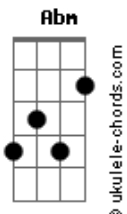

David Duchovny - Half Life

tom:

Intro: E Abm A Gb A
E Abm A Gb A

[Primeira Parte]

Dbm A
Half my life by your side
Dbm A E
Through thick and thin, rain or shine
A
You are closer to me
Am
Than who I used to be
Dbm A E
How can half of everything
Dbm A E
Feel like less than nothing
A
Afraid to open my eyes
Am Dbm Gbm A
To nothing but open ski-i-i-ies

[Refrão]

E
Unconditional love decays
Abm
Only fossilized hearts can break
A E
Every piece is indivisible
E
Love's field of vision got crossed
Abm
Tryin' to find two partitions at cost
A E B
You exercised apparitions and I got lost
B
In the half-life
(E Abm A Gb A)

[Segunda Parte]

Dbm E
Matter decays exponentially
Dbm A E Abm
Half-lives away dissolve eventually
A
It all winds up in the ground

Acordes

Am E
It's gone gone gone

[Refrão]

E
Unconditional love decays
Abm
Only fossilized hearts can break
A E
Every piece is indivisible
E
Love's field of vision got crossed
Abm
Tryin' to find two partitions at cost
A E B
You exercised apparitions and I got lost
B Dbm
In the half-life

[Ponte]

E
I got lost
Dbm E A
I got lost
Dbm Ab A
I got lost but now I've found
B E A
That it's coming back around

[Refrão]

E
Unconditional love decays
Abm
Only fossilized hearts can break
A E
Every piece is indivisible
E
Love's field of vision got crossed
Abm
Tryin' to find two partitions at cost
A E B
You exercised apparitions and I got lost
B E
In the half-life