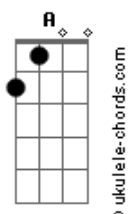

# David Duchovny - Half Life

tom:

Intro: E Abm A Gb A  
E Abm A Gb A

[Primeira Parte]

Dbm A  
Half my life by your side  
Dbm A E  
Through thick and thin, rain or shine  
A  
You are closer to me  
Am  
Than who I used to be  
Dbm A E  
How can half of everything  
Dbm A E  
Feel like less than nothing  
A  
Afraid to open my eyes  
Am Dbm Gbm A  
To nothing but open ski-i-i-ies

[Refrão]

E  
Unconditional love decays  
Abm  
Only fossilized hearts can break  
A E  
Every piece is indivisible  
E  
Love's field of vision got crossed  
Abm  
Tryin' to find two partitions at cost  
A E B  
You exercised apparitions and I got lost  
B  
In the half-life  
( E Abm A Gb A )

## Acordes

Am E  
It's gone gone gone

[Refrão]

E  
Unconditional love decays  
Abm  
Only fossilized hearts can break  
A E  
Every piece is indivisible  
E  
Love's field of vision got crossed  
Abm  
Tryin' to find two partitions at cost  
A E B  
You exercised apparitions and I got lost  
B Dbm  
In the half-life

[Ponte]

E  
I got lost  
Dbm E A  
I got lost  
Dbm Ab A  
I got lost but now I've found  
B E A  
That it's coming back around

[Refrão]

E  
Unconditional love decays  
Abm  
Only fossilized hearts can break  
A E  
Every piece is indivisible  
E  
Love's field of vision got crossed  
Abm  
Tryin' to find two partitions at cost  
A E B  
You exercised apparitions and I got lost  
B E  
In the half-life