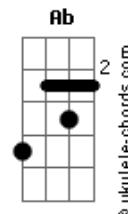

David Duchovny - Half Life

tom:

Intro: E Abm A Gb A
E Abm A Gb A

[Primeira Parte]

Dbm A
Half my life by your side
Dbm A E
Through thick and thin, rain or shine
A
You are closer to me
Am
Than who I used to be
Dbm A E
How can half of everything
Dbm A E
Feel like less than nothing
A
Afraid to open my eyes
Am Dbm Gbm A
To nothing but open ski-i-i-ies

[Refrão]

E
Unconditional love decays
Abm
Only fossilized hearts can break
A E
Every piece is indivisible
E
Love's field of vision got crossed
Abm
Tryin' to find two partitions at cost
A E B
You exercised apparitions and I got lost
B
In the half-life
(E Abm A Gb A)

[Segunda Parte]

Dbm E
Matter decays exponentially
Dbm A E Abm
Half-lives away dissolve eventually
A
It all winds up in the ground

Acordes

Am E
It's gone gone gone

[Refrão]

E
Unconditional love decays
Abm
Only fossilized hearts can break
A E
Every piece is indivisible
E
Love's field of vision got crossed
Abm
Tryin' to find two partitions at cost
A E B
You exercised apparitions and I got lost
B Dbm
In the half-life

[Ponte]

E
I got lost
Dbm E A
I got lost
Dbm Ab A
I got lost but now I've found
B E A
That it's coming back around

[Refrão]

E
Unconditional love decays
Abm
Only fossilized hearts can break
A E
Every piece is indivisible
E
Love's field of vision got crossed
Abm
Tryin' to find two partitions at cost
A E B
You exercised apparitions and I got lost
B E
In the half-life