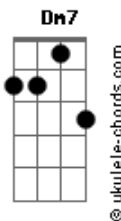

David Bowie - Wild Is The Wind

G tom:
[Tab - Intro]

Parte 1 de 3

Parte 2 de 3

Parte 3 de 3

Am Dm
Love me, love me, love me, say you do
Am Dm Dm7 G
Let me fly away with you
G C
For my love is like the wind
Am
And wild is the wind
E
Wild is the wind
Am Dm
Give me more than one caress
Am Dm Dm7 G
Satisfy this hungriness
G C
Let the wind blow through your heart
Am E Em
For wild is the wind, wild is the wind

C Am F Dm
You touch me, I hear the sound of mandolins
E
You kiss me
Am Am7
With your kiss my life begins
F G F E Am
You're spring to me all things to me
Don't you know, you're life itself!

Am Dm
Like the leaf clings to the tree

Acordes

Am Dm Dm7 G
Oh, my darling, cling to me
G C Am
For we're like creatures of the wind, and wild is the wind
E Em
Wild is the wind

C Am F Dm
You touch me, I hear the sound of mandolins
E
You kiss me
A Am7
With your kiss my life begins
F G F Am E
You're spring to me, all things to me
Don't you know, you're life itself!

Am Dm
Like the leaf clings to the tree
Am Dm Dm7 G
Oh, my darling, cling to me
G C Am
For we're like creatures in the wind, and wild is the wind
E Em
Wild is the wind
F
Wild is the wind
G F
Wild is the wind
G E Am
Wild is the wind

[Final]

[Tab - Final]

Parte 1 de 3

Parte 2 de 3

Parte 3 de 3