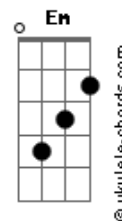

David Bowie - Wild Is The Wind

G tom:
[Tab - Intro]

Parte 1 de 3

Parte 2 de 3

Parte 3 de 3

Am Dm
Love me, love me, love me, say you do
Am Dm Dm7 G
Let me fly away with you
G C
For my love is like the wind
Am
And wild is the wind
E
Wild is the wind
Am Dm
Give me more than one caress
Am Dm Dm7 G
Satisfy this hungriness
G C
Let the wind blow through your heart
Am E Em
For wild is the wind, wild is the wind

C Am F Dm
You touch me, I hear the sound of mandolins
E
You kiss me
Am Am7
With your kiss my life begins
F G F E Am
You're spring to me all things to me
Don't you know, you're life itself!

Am Dm
Like the leaf clings to the tree

Acordes

Am Dm Dm7 G
Oh, my darling, cling to me
G C Am
For we're like creatures of the wind, and wild is the wind
E Em
Wild is the wind

C Am F Dm
You touch me, I hear the sound of mandolins
E
You kiss me
A Am7
With your kiss my life begins
F G F Am E
You're spring to me, all things to me
Don't you know, you're life itself!

Am Dm
Like the leaf clings to the tree
Am Dm Dm7 G
Oh, my darling, cling to me
G C Am
For we're like creatures in the wind, and wild is the wind
E Em
Wild is the wind
F
Wild is the wind
G F
Wild is the wind
G E Am
Wild is the wind

[Final]

[Tab - Final]

Parte 1 de 3

Parte 2 de 3

Parte 3 de 3