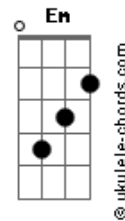

David Bowie - Wild Is The Wind

G tom:
[Tab - Intro]

Parte 1 de 3

Parte 2 de 3

Parte 3 de 3

Am Dm
Love me, love me, love me, say you do
Am Dm Dm7 G
Let me fly away with you
G C
For my love is like the wind
Am
And wild is the wind
E
Wild is the wind
Am Dm
Give me more than one caress
Am Dm Dm7 G
Satisfy this hungriness
G C
Let the wind blow through your heart
Am E Em
For wild is the wind, wild is the wind

C Am F Dm
You touch me, I hear the sound of mandolins
E
You kiss me
Am Am7
With your kiss my life begins
F G F E Am
You're spring to me all things to me
Don't you know, you're life itself!

Am Dm
Like the leaf clings to the tree

Acordes

Am Dm Dm7 G
Oh, my darling, cling to me
G C Am
For we're like creatures of the wind, and wild is the wind
E Em
Wild is the wind

C Am F Dm
You touch me, I hear the sound of mandolins
E
You kiss me
A Am7
With your kiss my life begins
F G F Am E
You're spring to me, all things to me
Don't you know, you're life itself!

Am Dm
Like the leaf clings to the tree
Am Dm Dm7 G
Oh, my darling, cling to me
G C Am
For we're like creatures in the wind, and wild is the wind
E Em
Wild is the wind
F
Wild is the wind
G F
Wild is the wind
G E Am
Wild is the wind

[Final]

[Tab - Final]

Parte 1 de 3

Parte 2 de 3

Parte 3 de 3