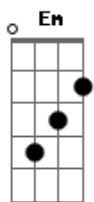

© ukulele-chords.com