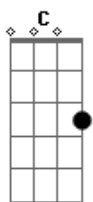

David Bowie - Where Are We Now

Tom: C

[Intro]

F G7add9 Bbm Eb

[Verse 1]

F Had to get the train G7add9 From Potsdamer platz
Bbm You never knew that Eb That I could do that F
G7 Just walking the dead Bbm C7

[Verse 2]

F Sitting in the Dschungel G7add9 On Nurnberger strasse
Bbm A man lost in time Eb near KaDeWe F
G7 Just walking the dead Bbm C7

[Chorus]

F Where are we now? Em Where are we now? Dm C
F Em Dm C

The moment you know, You know, you know

[Verse 3]

F Twenty thousand people G7add9 Cross Bose Brucke
Bbm Fingers are crossed Eb F Just in case
G7 Walking the dead Bbm C7

[Chorus]

F Where are we now? Em Where are we now? Dm C
F The moment you know, Em You know, you know Dm C
As long as there's sun, F Dm As long as there's sun C C
As long as there's rain, F Dm As long as there's rain C C
As long as there's fire, F Dm As long as there's fire C C
As long as there's me, F Dm As long as there's you C C

[Outro]

F Dm C C (to fade)

Acordes

© ukulele-chords.com