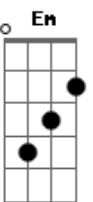

© ukulele-chords.com