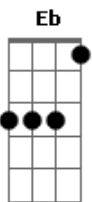

© ukulele-chords.com