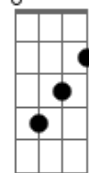

© ukulele-chords.com

Em