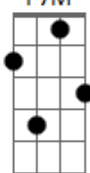

David Bowie - Where Are We Now

Tom: C

[Intro]

F7M G7add9 Bbm7 Eb

[Verse 1]

F7M Had to get the train From Potzdamer platz
Bbm7 You never knew that Eb That I could do that F7M
G7 Just walking the dead Bbm C7

[Verse 2]

F7M Sitting in the Dschungel On Nurnberger strasse G7add9
Bbm7 A man lost in time Eb near KaDeWe F7M
G7 Just walking the dead Bbm C7

[Chorus]

F Em Dm C
F Where are we now? Where are we now?
Em Dm C

The moment you know, You know, you know

[Verse 3]

F7M Twenty thousand people G7add9 Cross Bosc Brucke
Bbm7 Fingers are crossed Eb F7M Just in case
G7 Walking the dead Bbm C7

[Chorus]

F Em Dm C
F Where are we now? Where are we now?
Em Dm C
F The moment you know, You know, you know
F Dm C C
As long as there's sun, As long as there's sun
F Dm C C
As long as there's rain, As long as there's rain
F Dm C C
As long as there's fire, As long as there's fire
F Dm C C
As long as there's me, As long as there's you

[Outro]

F Dm C C (to fade)

Acordes

F7M