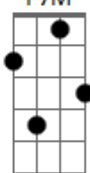

David Bowie - Where Are We Now

Tom: C

[Intro]

F7M G7add9 Bbm7 Eb

[Verse 1]

F7M Had to get the train From Potzdamer platz
Bbm7 You never knew that Eb That I could do that F7M
G7 Just walking the dead Bbm C7

[Verse 2]

F7M Sitting in the Dschungel On Nurnberger strasse G7add9
Bbm7 A man lost in time Eb near KaDeWe F7M
G7 Just walking the dead Bbm C7

[Chorus]

F Em Dm C
F Where are we now? Where are we now?
F Em Dm C

The moment you know, You know, you know

[Verse 3]

F7M Twenty thousand people G7add9 Cross Bosc Brucke
Bbm7 Fingers are crossed Eb F7M Just in case
G7 Walking the dead Bbm C7

[Chorus]

F Em Dm C
F Where are we now? Where are we now?
F Em Dm C
F The moment you know, You know, you know
F Dm C C
As long as there's sun, As long as there's sun
F Dm C C
As long as there's rain, As long as there's rain
F Dm C C
As long as there's fire, As long as there's fire
F Dm C C
As long as there's me, As long as there's you

[Outro]

F Dm C C (to fade)

Acordes

F7M