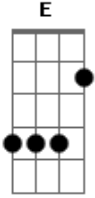

© ukulele-chords.com