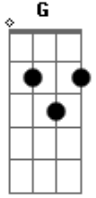

© ukulele-chords.com