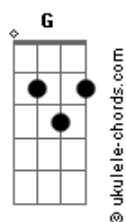

Bm to allow my friend
A a few good times
Bm before it ends
A so let's drink to that
Gb and the passing time

G F Eb but whatever lies behind the door
D G there is nothing much to do
F Eb Angel or Devil I don't care
D for in front of that door
D there is you

Gm My death waits there
among the leaves
in magicians mysterious sleeves
rabbits and dogs
F and the passing time

Bb Db My death waits there
Bb among the flowers
Ab Dbm where the blackest shadow covers
Ab Bb Let's pick lilacs for the passing time

Bm A My death waits there
Bm in a double bed
A sails of oblivion
Bm at my head
A so pull up your seats against
Gb the passing time

Gm F Eb But whatever lies behind the door
D Gm there is nothing much to do
F Angel or Devil
Eb I don't care
for in front of that door, there is...

Acordes