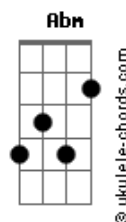

Bm to allow my friend
A a few good times
Bm before it ends
A so let's drink to that
Gb and the passing time

G F Eb but whatever lies behind the door
D G there is nothing much to do
F Eb Angel or Devil I don't care
D for in front of that door
D there is you

Gm My death waits there
among the leaves
in magicians mysterious sleeves
rabbits and dogs
F and the passing time

Bb Db My death waits there
Bb among the flowers
Ab Dbm where the blackest shadow covers
Ab Bb Let's pick lilacs for the passing time

Bm A My death waits there
Bm in a double bed
A sails of oblivion
Bm at my head
A so pull up your seats against
Gb the passing time

Gm F Eb But whatever lies behind the door
D Gm there is nothing much to do
F Angel or Devil
Eb I don't care
for in front of that door, there is...

Acordes