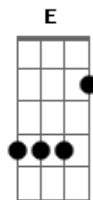

© ukulele-chords.com