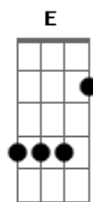

© ukulele-chords.com