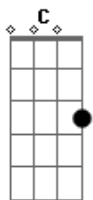

David Bowie - John Im Only Dancing

Tom: D

John, I'm Only Dancing
(Bowie)
Intro: G C...repeated

G C G C G C G C G
Well, Annie's pretty neat, she always eats her meat
C G C G C G C G C
Joe is awful strong, bet your life he's putting us on
C Am C
Oh lordy, oh lordy, you know I need some loving
G C..repeated
I'm moving, touch me

CHORUS 1:
Em
John, I'm only dancing
She turns me on, but I'm only dancing E
F G
She turns me on, don't get me wrong
A
I'm only dancing
G C...repeated

G C G C G C G C
Oh shadow love was quick and clean, life's a well-thumbed
machine
G C G C G C G C
I saw you watching from the stairs, you're everyone that ever
cared
C Am C
Oh lordy, oh lordy, you know I need some loving
G C..repeated
I'm moving, touch me

CHORUS

LAST TWO CHORDS: A G (with toggle switch)

VERSES: Behind the strumming acoustic there is an electric:
G C Am C G

CHORUS:
Em E F G

Then another guitar joins and they play two different
melodies:

A

A

PRE 2nc CHORUS: Just before the second chorus there is a
little subtle
background lick just after the words 'touch me':
G

LAST 2 CHORDS: The last two chords of the song are 'A' to 'G'.
The effect at the end is
achieved by using a Les Paul style guitar and turning the top
volume, for the neck
pickup, off and then whilst holding the G flicking the toggle
switch quickly. It helps
if you stand next to a loud amp aswell, because then you get
the feedback starting to
creep in!!!

Acordes

© ukulele-chords.com