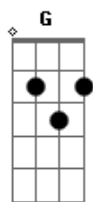

© ukulele-chords.com

© ukulele-chords.com