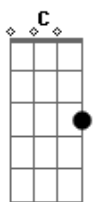

David Bowie - John Im Only Dancing

Tom: D

John, I'm Only Dancing
(Bowie)
Intro: G C...repeated

G C G C G C G C G
Well, Annie's pretty neat, she always eats her meat
C G C G C G C G C
Joe is awful strong, bet your life he's putting us on
C Am C
Oh lordy, oh lordy, you know I need some loving
G C..repeated
I'm moving, touch me

CHORUS 1:

Em
John, I'm only dancing
She turns me on, but I'm only dancing E
F G
She turns me on, don't get me wrong
A
I'm only dancing
G C...repeated

G C G C G C G C
Oh shadow love was quick and clean, life's a well-thumbed
machine
G C G C G C G C
I saw you watching from the stairs, you're everyone that ever
cared
C Am C
Oh lordy, oh lordy, you know I need some loving
G C...repeated
I'm moving, touch me

CHORUS

LAST TWO CHORDS: A G (with toggle switch)

VERSES: Behind the strumming acoustic there is an electric:
G C Am C G

CHORUS:

Em E F G

Then another guitar joins and they play two different
melodies:

A

A

PRE 2nc CHORUS: Just before the second chorus there is a
little subtle
background lick just after the words 'touch me':
G

LAST 2 CHORDS: The last two chords of the song are 'A' to 'G'.
The effect at the end is
achieved by using a Les Paul style guitar and turning the top
volume, for the neck
pickup, off and then whilst holding the G flicking the toggle
switch quickly. It helps
if you stand next to a loud amp aswell, because then you get
the feedback starting to
creep in!!!

Acordes

© ukulele-chords.com