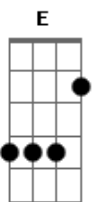

© ukulele-chords.com