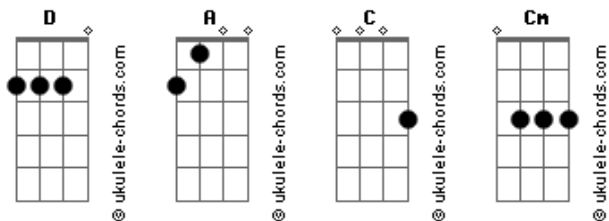

# David Bowie - It Ain't Easy

Tom: D

INTRO: D A D A D A D A

When you climb to the top of the mountain  
 Look out over the sea  
 Think about the places perhaps where a young man could be  
 Then you jump back down to the rooftops  
 Look out over the town  
 Think about all of the strange things circulating round

CHORUS 1:

It ain't easy, it ain't easy  
 It ain't easy to get your helping when you're going down

Well all the people have got their problems  
 That ain't nothing new  
 With the help of the good Lord we can all pull on through  
 We can all pull on through  
 Get there in the end

## Acordes

Sometimes it'll take you right up and sometimes down again

CHORUS 2

Satisfaction, satisfaction  
 Keep me satisfied  
 I've got the love of a Hoochie Coochie woman she calling from inside  
 She's a-calling from inside  
 Trying to get to you  
 All the woman really wants you can give her something too

CHORUS 34

OUTRO: D A D A C D A

CHORUS: There are two guitars that play this bit. They play exactly the same until the last bent note when the other one plays the high 'E' string bent from 10th to 12th. This guitar plays the 'B' string bent from 13th to 14th: