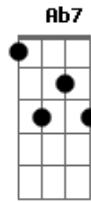

© ukulele-chords.com