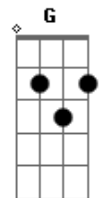

© ukulele-chords.com