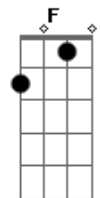

© ukulele-chords.com