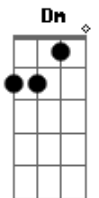

David Bowie - As The World Falls Down

Tom: **A**
Intro: dução : **A Gbm D Dm**

There's such a **A** sad love

Deep in your eyes.

A kind of **Gbm** pale jewel

Open and closed

Within your eyes.

I'll place the **Dm** sky

Falling. **A Gbm D Dm**

Falling. **A Gbm D Dm**

Falling in love **A Gbm D Dm**

As the world falls down. **A Gbm D Dm**

Acordes

© ukulele-chords.com

© ukulele-chords.com

© ukulele-chords.com