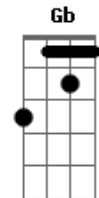

© ukulele-chords.com