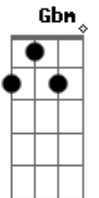

David Bowie - As The World Falls Down

Tom: **A**
Intro: dução : **A Gbm D Dm**

There's such a **A** sad love

Deep in your eyes.

A kind of **Gbm** pale jewel

Open and closed

Within your eyes.

I'll place the **Dm** sky

Falling. **Gbm D Dm**

Falling. **Gbm D Dm**

Falling. **Gbm D Dm**

Falling. **Gbm D Dm**

falling in love (**F G F G F G Eb# E**) solo da guitarra

As the world falls down. **A Gbm**

Makes no **D** sense at all.

Falling. **A Gbm D Dm**

Falling. **A Gbm D Dm**

Falling in love **A Gbm D Dm**

As the world falls down. **A Gbm D Dm**

Acordes

© ukulele-chords.com

© ukulele-chords.com

© ukulele-chords.com