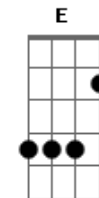

© ukulele-chords.com