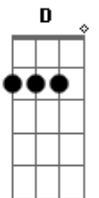

David Bowie - As The World Falls Down

Tom: **A**
Intro: dução : **A Gbm D Dm**

There's such a **A** sad love

Deep in your eyes.

A kind of **Gbm** pale jewel

Open and closed

Within your eyes.

I'll place the **Dm** sky

Falling. **A Gbm D Dm**

Falling. **A Gbm D Dm**

Falling in love **A Gbm D Dm**

As the world falls down. **A Gbm D Dm**

Acordes

© ukulele-chords.com

© ukulele-chords.com

© ukulele-chords.com