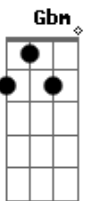

© ukulele-chords.com