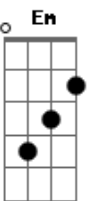

© ukulele-chords.com