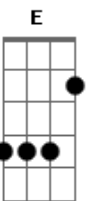

© ukulele-chords.com