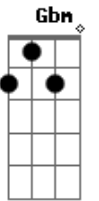

© ukulele-chords.com