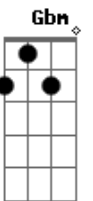

© ukulele-chords.com