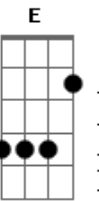

© ukulele-chords.com