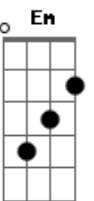

© ukulele-chords.com