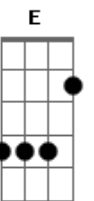

© ukulele-chords.com