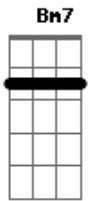

© ukulele-chords.com