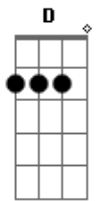

Dave Matthews Band - Stay Or Leave

Tom: D
Intro: Bm D A G Bm7 D A Gbm Bm D A G Bm7

Riff:

Bm D A G Bm7 D A Gbm
Bm
Maybe different, but remember winters warm there you and
I,
D A G Bm7
Kissing whiskey by the fire with the snow outside
Bm D A G Bm7 D A Gbm
Bm
And when the summer comes the river swims at midnight
shiver cold
D A G Bm7
Touch the bottom, you and I, with muddy toes

Em G D A
Stay or leave I want you not to go but you
Em G D A
Should it was good as good goes
Em G D A
Stay or leave I want you not to go but you

Did
Bm D A G Bm7 D A Gbm Bm D A G Bm7 (E)

Wake up naked drinking coffee, making plans to change the world
While the world is changing us... It was good, good love.
We used to laugh under the covers maybe not so often now
The way I used to laugh with you was loud and hard

E G D A E
So what to do with the rest of today's afternoon, hey
D A A
Isn't it strange how we change everything we did
E G Bm D A G Bm7 D A Gbm
Did I do all that I could
Bm D A
That I should? a done

A Em G D
Remember we used to dance and everyone wanted to be
A
You and me I want to be too
Em G D A
What day is this besides the day you left me?
Em G D A
What day is this besides the day you left me?

Acordes

© ukulele-chords.com