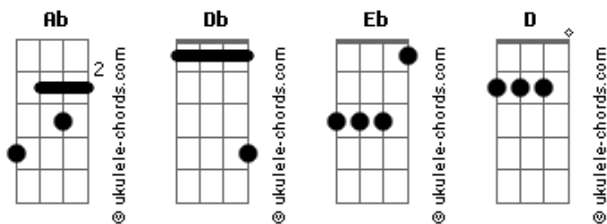

Dave Matthews Band - Satellite

Tom: **Ab**
Intro: /Verse

1 2 4 1 2 4 1 2 4 1 2 4

antes do dave entrar no refrão

E|----
B|----
D|-x--
A|-x--
E|-4--
1

"Winter's cold..."
See finger chart for this section

Transition

1 2 4 1 2 4 1 2 4 1 2 4

"Rest high above..."
First and last chord are hit once and the rest are strummed last time around, the last chord isn't played

(abaixo está o refrão e a ponte crifados pra ficar mais

Acordes

facil)...

(chorus)

Ab	Db	Bbmin	Eb
winter's	cold,	spring	erases
Ab	Db	Bbmin	Eb
and the	calm	away	by the storm is
Ab	Db	Bbmin	Eb
chasen	everything	good needs	replacing.
Ab	D	Bbmin	Eb 6/8 (riff)
look up,	look down,	all around,	hey satellite