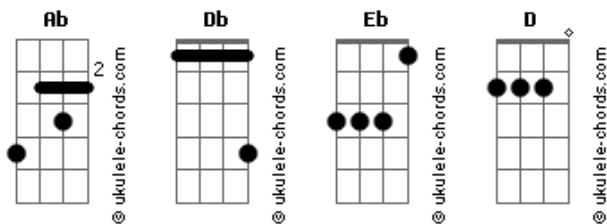

# Dave Matthews Band - Satellite

Tom: **Ab**  
Intro: /Verse

1 2 4 1 2 4 1 2 4 1 2 4

antes do dave entrar no refrão

E|----  
B|----  
D|-x--  
A|-x--  
E|-4--  
1

"Winter's cold..."  
See finger chart for this section

Transition

1 2 4 1 2 4 1 2 4 1 2 4

"Rest high above..."  
First and last chord are hit once and the rest are strummed last time around, the last chord isn't played

(abaixo está o refrão e a ponte crifados pra ficar mais

## Acordes

facil)...

(chorus)

<b>Ab</b>	<b>Db</b>	Bbmin	<b>Eb</b>
winter's	cold,	spring	erases
<b>Ab</b>	<b>Db</b>	Bbmin	<b>Eb</b>
and the	calm	away	by the storm is
<b>Ab</b>	<b>Db</b>	Bbmin	<b>Eb</b>
chasen	everything	good needs	replacing.
<b>Ab</b>	<b>D</b>	Bbmin	<b>Eb</b> 6/8 (riff)
look up,	look down,	all around,	hey satellite