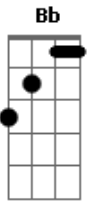

© ukulele-chords.com

© ukulele-chords.com