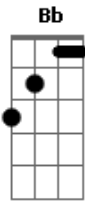

© ukulele-chords.com