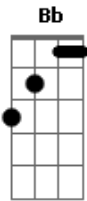

© ukulele-chords.com