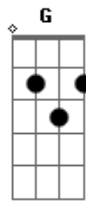

© ukulele-chords.com