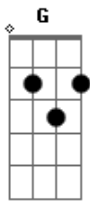

© ukulele-chords.com