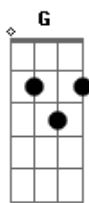

G

© ukulele-chords.com