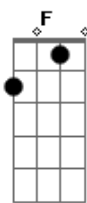

F G
My love! My love!
C
We beat back the pain with love
F G C
you know I mean to tell you all the things
F G C
I've been thinking deep inside my friend
F G C Bm
Each moment the more I love you

Bm
Crush me,
Bm
Come on
Bm
Baby !!

F G C
So much you have given up, that
F G
I would give you
C
back again and again
F G C
Oh, love meaning I'll hold you
F G C Bm
But please, please resent me always

Acordes

D

© ukulele-chords.com

Bm

© ukulele-chords.com