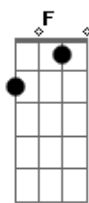

F G
My love! My love!
C
We beat back the pain with love
F G C
you know I mean to tell you all the things
F G C
I've been thinking deep inside my friend
F G C Bm
Each moment the more I love you

Bm
Crush me,
Bm
Come on
Bm
Baby !!

F G C
So much you have given up, that
F G
I would give you
C
back again and again
F G C
Oh, love meaning I'll hold you
F G C Bm
But please, please resent me always

Acordes

D

© ukulele-chords.com

Bm

© ukulele-chords.com