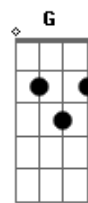

© ukulele-chords.com