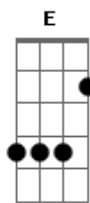

E

© ukulele-chords.com