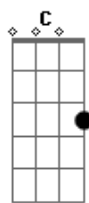

C

© ukulele-chords.com