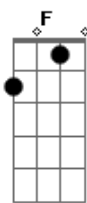

F G
My love! My love!
C
We beat back the pain with love
F G C
you know I mean to tell you all the things
F G C
I've been thinking deep inside my friend
F G C Bm
Each moment the more I love you

Bm
Crush me,
Bm
Come on
Bm
Baby !!

F G C
So much you have given up, that
F G
I would give you
C
back again and again
F G C
Oh, love meaning I'll hold you
F G C Bm
But please, please resent me always

Acordes

© ukulele-chords.com

© ukulele-chords.com