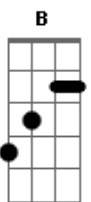

(A B E)

Refrão:

Arranjo para violão na parte "In a boy's dream.."

acorde final:

E Dbm E D
Oh, and you come crash into me
Dbm A B E E A B
And I come into you
E Dbm A B E E A B
I come into you
E Dbm
In a boy's dream
A B E
In a boy's dream
(E A B E) (2x)

Continuação:

Dbm A B E
Touch your lips just so I know
E A B E
In your eyes, love, it glows so
Dbm A B E E A B E
I'm bare-boned and crazy... for you
E Dbm E D
Oh, and you come crash in_to me
Dbm A B E E A B
And I come into you
E Dbm A B E E A B

I come into you
E Dbm
In a boy's dream
A B E
In a boy's dream
(E A B E) (2x)
Dbm A B
If I've gone overboard
E E A B
Then I'm begging you to forgive me, oh
E Dbm
In my haste
A B E E A
When I'm holding you so girl, close to me
E Dbm E
Oh, and you come crash in_to me, yeah
D Dbm A B E E A B E
Baby, and I come into you
Dbm A B
Hike up your skirt a little more
E E A B E
And show the world to me
Dbm A B
Hike up your skirt a little more
E E A B
And show your world to me
E Dbm A B
In a boy's dream...
E E A B E
in a boy's dream

Dbm A B
Oh, I watch you there through the window
E
And I stare at you
E A B E
You wear nothing, but you wear it so well
Dbm A B E
Tied up and twisted, the way I'd like to be
E A B Dbm
For you, for me, come crash into me, baby
A B E E A B E
Come crash into me, yeah
E A B E
Crash into me...
E A B E
Crash into me...
E A B E
Crash into me...
E A
You know, I'm the king of the castle
B E E A
You're the dirty rascal, crash into me
B E
Please crash into me, babe
(E A B E) (2x)

Acordes

© ukulele-chords.com