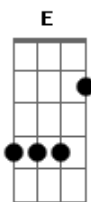

© ukulele-chords.com