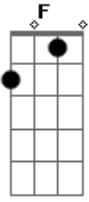

© ukulele-chords.com