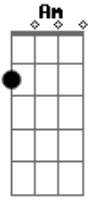

© ukulele-chords.com

© ukulele-chords.com

© ukulele-chords.com

© ukulele-chords.com