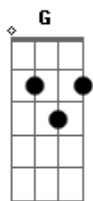

Daughter - Candles

Intro: Am G C

Am G C
That boy, take me away, into the night
Am G C
Out of the hum of the street lights and into a forest
Am G C
I'll do whatever you say to me in the dark
Am G C
Scared I'll be torn apart by a wolf in mask
a familiar name on a birthday card

Am G C

Am G C
Blow out all the candles, blow out all the candles
C Am
"You're too old to be so shy,"
Am G C
he says to me so I stay the night
Am G C
Just a young heart confusing my mind,
C
but we're both in silence
Am G C
Wide-eyed, both in silence
Am G C Am
Wide-eyed, like we're in a crime scene

G C

Am G
Well I have brittle bones it seems
C Am
I bite my tongue and torch my dreams
C Am
Have a little voice to speak with
C Am
And a mind of thoughts and secrecy
G C
Things cannot be reversed,
Am G
we learn from the times that we are cursed
Am G
Things cannot be reversed,
Am G
we learn from the ones we fear the worst
Am G
And learn from the ones we hate the most
how to

Acordes

© ukulele-chords.com

© ukulele-chords.com

© ukulele-chords.com

Am G C
Blow out all the candles, blow out all the candles
C Am
"You're too old to be so shy,"
Am G C
he says to me so I stay the night
Am G C
Just a young heart confusing my mind,
C
but we're both in silence
Am G C
Wide-eyed, both in silence
Am G C
Wide-eyed,