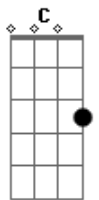

A Walk Along The Road
C
Reveals **A** Story Full Of Pain
G
I Wish I'd Never Come To Be
Dm
So Buried By The Days

Dm **C**
Now It's **A** Slow Farewell
G
My Love I Sing To You
Dm
This Lonely Road Runs Straight To Hell
C
Cuz It's **A** Slow Farewell
G
My Love I Sing To You
Dm
This Lonely Road Runs Straight To Hell
(**Dm** **C** **G**)

Acordes

© ukulele-chords.com

© ukulele-chords.com

© ukulele-chords.com

© ukulele-chords.com

The Darkness That I Keep Inside
Dm
Is Surely Killing Me

Dm **C**
And It's **A** Slow Farewell
G
My Love I Sing To You
Dm
This Lonely Road Runs Straight To Hell
Dm **C**
Cuz It's **A** Slow Farewell
G
My Love I Sing To You
Dm
This Lonely Road Runs Straight To Hell
(**Dm** **C** **G**)

Dm
I See **A** Bird Upon **A** Gravestone
C
Who Will Lead Me On My Way
G
I See Faces That I Recognize
Dm
Whose Names I Cannot Place
I'm **A** Sinner In The Worst Way
C
So Please I'm Asking You
G
Light **A** Candle Say **A** Prayer For Me
Dm
There's Nothing Left To Do