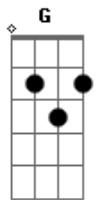

Dark Country - Slow Farewell

tom:

Intro: **Dm** **Dm**

[Primeira Parte]

G **Dm**
The Winds Are Whispering **A** Name
C
And Tears Fall From The Sky
G
The Devil's On My Shoulder
Dm
Singin' Haunted Lullabies

A Walk Along The Road
C
Reveals **A** Story Full Of Pain
G
I Wish I'd Never Come To Be
Dm
So Buried By The Days

Dm **C**
Now It's **A** Slow Farewell
G
My Love I Sing To You
Dm
This Lonely Road Runs Straight To Hell
C
Cuz It's **A** Slow Farewell
G
My Love I Sing To You
Dm
This Lonely Road Runs Straight To Hell
(**Dm** **C** **G**)

Acordes

© ukulele-chords.com

© ukulele-chords.com

© ukulele-chords.com

© ukulele-chords.com

The Darkness That I Keep Inside
Dm
Is Surely Killing Me

Dm **C**
And It's **A** Slow Farewell
G
My Love I Sing To You
Dm
This Lonely Road Runs Straight To Hell
Dm **C**
Cuz It's **A** Slow Farewell
G
My Love I Sing To You
Dm
This Lonely Road Runs Straight To Hell
(**Dm** **C** **G**)