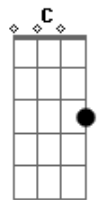

A Walk Along The Road
C
Reveals **A** Story Full Of Pain
G
I Wish I'd Never Come To Be
Dm
So Buried By The Days

Dm **C**
Now It's **A** Slow Farewell
G
My Love I Sing To You
Dm
This Lonely Road Runs Straight To Hell
C
Cuz It's **A** Slow Farewell
G
My Love I Sing To You
Dm
This Lonely Road Runs Straight To Hell
(**Dm** **C** **G**)

Acordes

© ukulele-chords.com

© ukulele-chords.com

© ukulele-chords.com

© ukulele-chords.com

The Darkness That I Keep Inside
Dm
Is Surely Killing Me

Dm **C**
And It's **A** Slow Farewell
G
My Love I Sing To You
Dm
This Lonely Road Runs Straight To Hell
Dm **C**
Cuz It's **A** Slow Farewell
G
My Love I Sing To You
Dm
This Lonely Road Runs Straight To Hell
(**Dm** **C** **G**)

Dm
I See **A** Bird Upon **A** Gravestone
C
Who Will Lead Me On My Way
G
I See Faces That I Recognize
Dm
Whose Names I Cannot Place
I'm **A** Sinner In The Worst Way
C
So Please I'm Asking You
G
Light **A** Candle Say **A** Prayer For Me
Dm
There's Nothing Left To Do