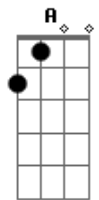

A Walk Along The Road
C
Reveals **A** Story Full Of Pain
G
I Wish I'd Never Come To Be
Dm
So Buried By The Days

Dm **C**
Now It's **A** Slow Farewell
G
My Love I Sing To You
Dm
This Lonely Road Runs Straight To Hell
C
Cuz It's **A** Slow Farewell
G
My Love I Sing To You
Dm
This Lonely Road Runs Straight To Hell
(**Dm** **C** **G**)

Acordes

© ukulele-chords.com

© ukulele-chords.com

© ukulele-chords.com

© ukulele-chords.com

The Darkness That I Keep Inside
Dm
Is Surely Killing Me

Dm **C**
And It's **A** Slow Farewell
G
My Love I Sing To You
Dm
This Lonely Road Runs Straight To Hell
Dm **C**
Cuz It's **A** Slow Farewell
G
My Love I Sing To You
Dm
This Lonely Road Runs Straight To Hell
(**Dm** **C** **G**)