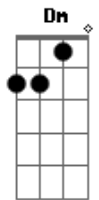

Dark Country - Slow Farewell

tom:

Intro: **Dm** **Dm**

[Primeira Parte]

G **Dm**
The Winds Are Whispering **A** Name
C
And Tears Fall From The Sky
G
The Devil's On My Shoulder
Dm
Singin' Haunted Lullabies

A Walk Along The Road
C
Reveals **A** Story Full Of Pain
G
I Wish I'd Never Come To Be
Dm
So Buried By The Days

Dm **C**
Now It's **A** Slow Farewell
G
My Love I Sing To You
Dm
This Lonely Road Runs Straight To Hell
C
Cuz It's **A** Slow Farewell
G
My Love I Sing To You
Dm
This Lonely Road Runs Straight To Hell
(**Dm** **C** **G**)

Dm
I Curse The Day And Blame The World
C
For Choices All My Own
G
I Got The Patience Of **A** Dying Man
Dm
Whose Heart Has Turned To Stone

The Blood That's Running Through My Veins
C
Is Cold As Cold Can Be
G

Acordes

© ukulele-chords.com