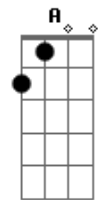

A Walk Along The Road
C
Reveals **A** Story Full Of Pain
G
I Wish I'd Never Come To Be
Dm
So Buried By The Days

Dm **C**
Now It's **A** Slow Farewell
G
My Love I Sing To You
Dm
This Lonely Road Runs Straight To Hell
C
Cuz It's **A** Slow Farewell
G
My Love I Sing To You
Dm
This Lonely Road Runs Straight To Hell
(**Dm** **C** **G**)

Acordes

© ukulele-chords.com

© ukulele-chords.com

© ukulele-chords.com

© ukulele-chords.com

The Darkness That I Keep Inside
Dm
Is Surely Killing Me

Dm **C**
And It's **A** Slow Farewell
G
My Love I Sing To You
Dm
This Lonely Road Runs Straight To Hell
Dm **C**
Cuz It's **A** Slow Farewell
G
My Love I Sing To You
Dm
This Lonely Road Runs Straight To Hell
(**Dm** **C** **G**)